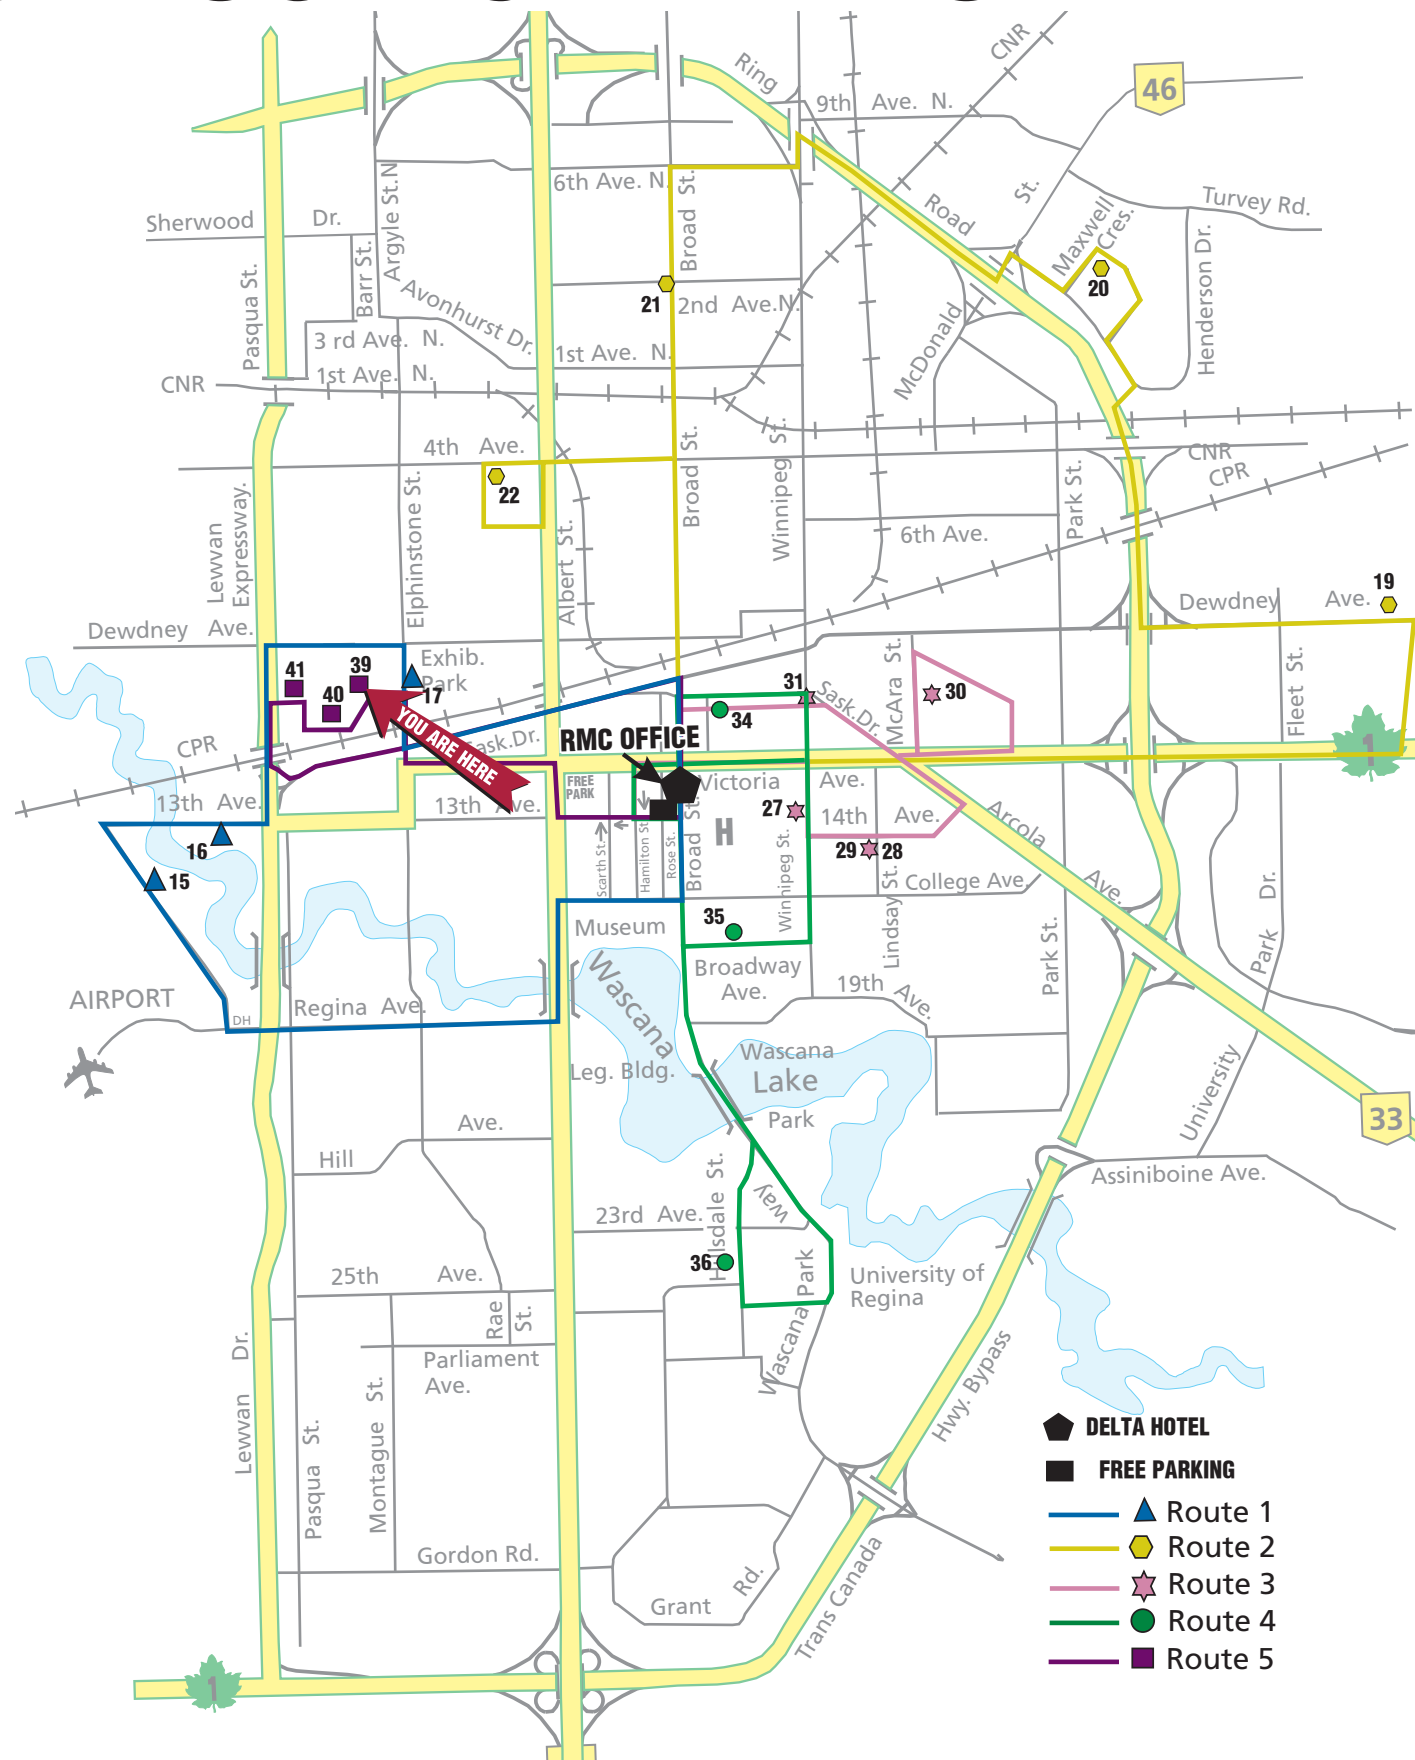

2018 MOSAIC PAVILION MAP

Presented By:

Take care out there.

City Transit
Official Provider of
Bus Transportation

Parking available behind
Regina Multicultural
Office
2054 Broad Street and
2055 Rose Street.
Parking signs will be
posted with parking
details