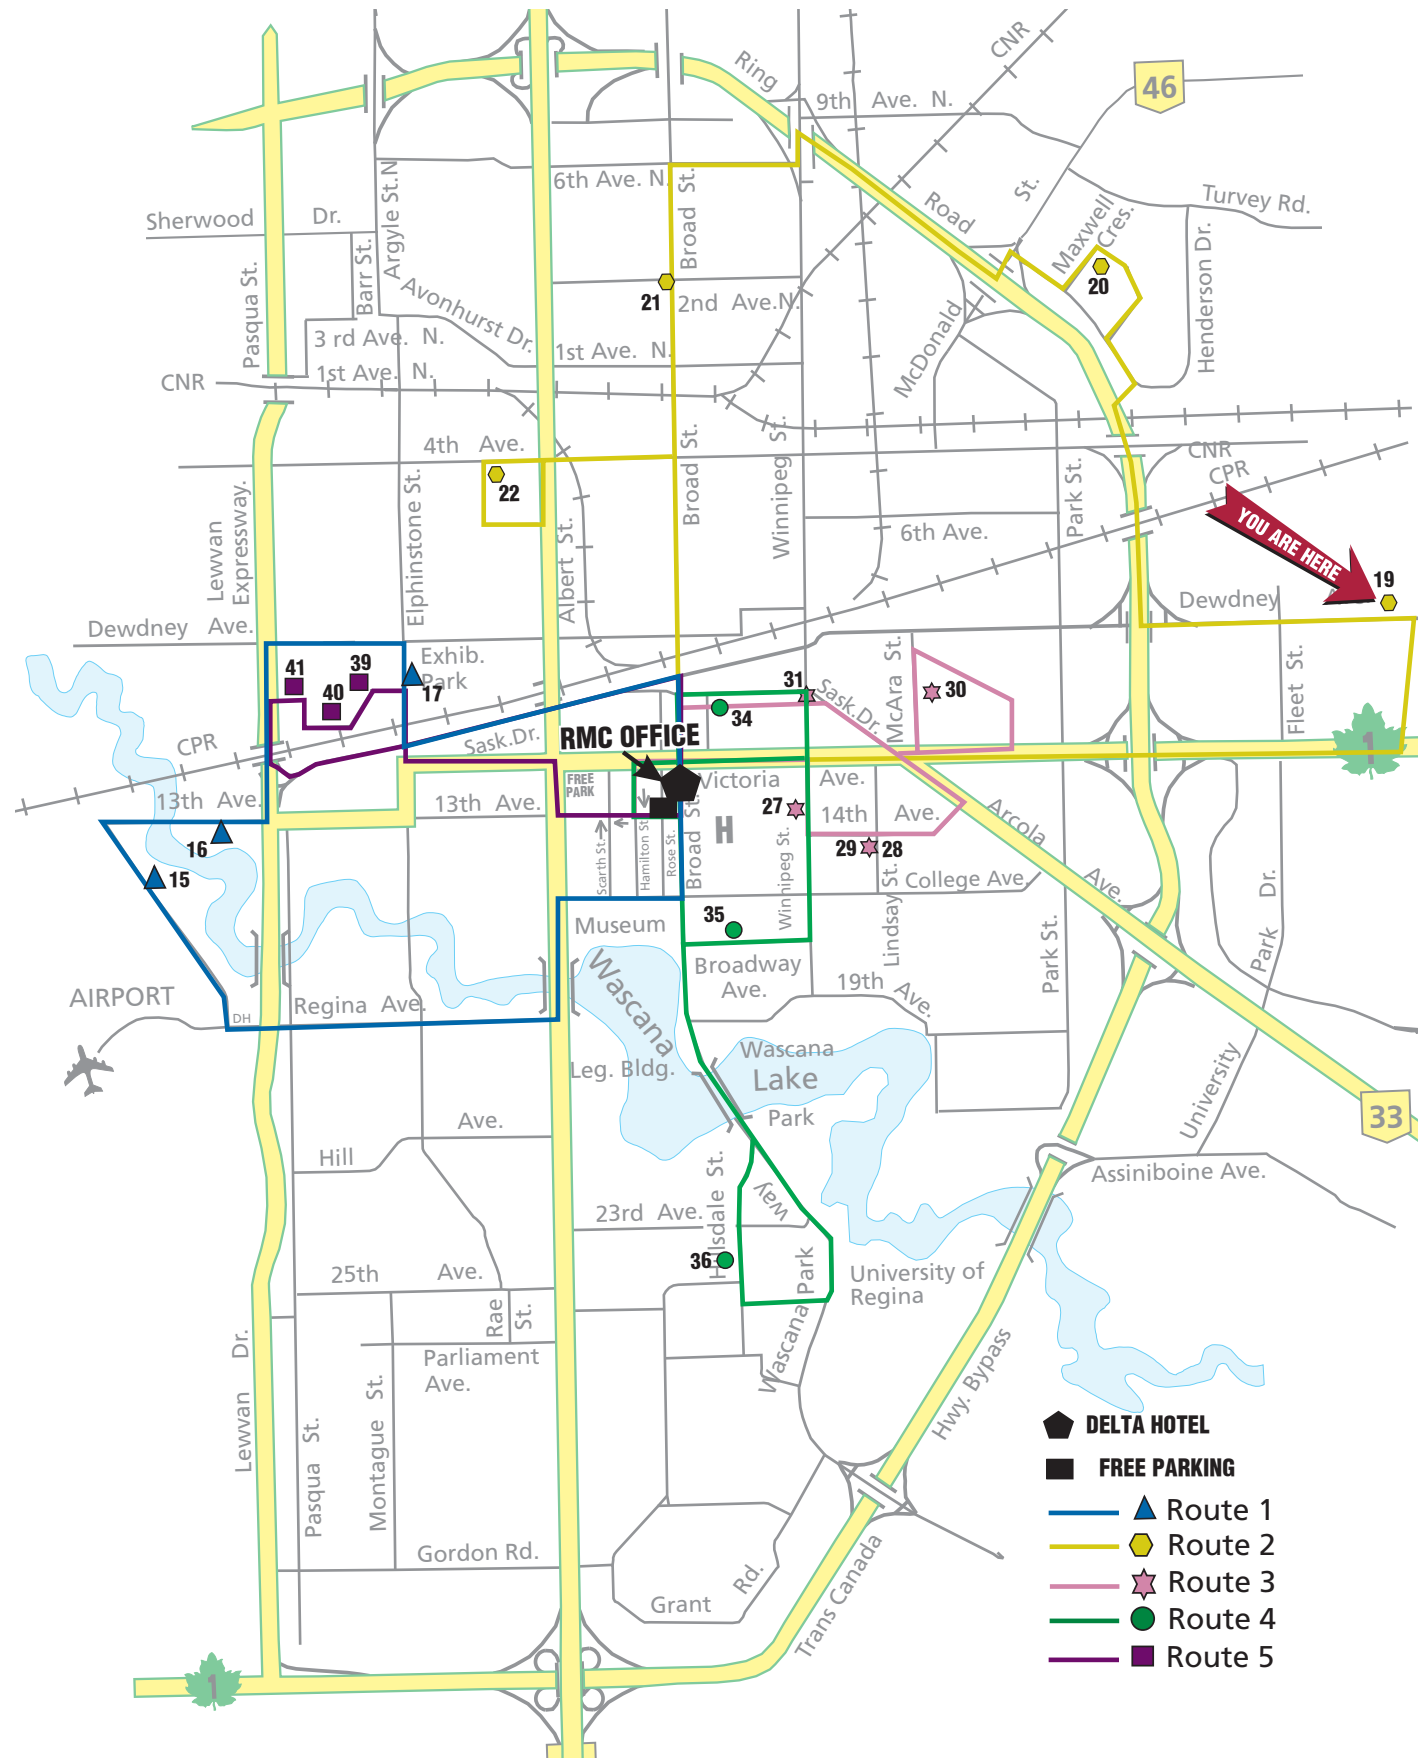

- ▲ DELTA HOTEL
- FREE PARKING
- ▲ Route 1
- Route 2
- ★ Route 3
- Route 4
- Route 5

The page numbers for each pavilion represent their map reference and passport page number.

India page 15	Callie Curling Club 2225 Sandra Schmirler Way
Italian page 16	Italian Club 2148 Connaught St.
Scottish page 17	Regina Armoury 600 Elphinstone St
Chinese page 19	Glencairn Neighbourhood Recreation Center 2626 Dewdney Ave. E.
Austrian page 20	Austrian Club 320 Maxwell Cres.
Spirit of China page 21	Highland Curling Club 348 Broad St.
Poltava page 22	Regina Performing Arts Center 1077 Angus St.
Miorita Romanian page 27	Regina Senior Citizens Center 2134 Winnipeg St.
Caribbean page 28	Core Ritchie Center 445 14th Ave.
Punjab page 29	Core Ritchie Center 445-14th Ave.
Balaton Hungarian page 30	Regina Hungarian Cultural and Social Club 1925 McAra St.
Serbian page 31	Serbian Parish Hall 928 11th Ave.
German page 34	German Club 1727 St. John St.
Korean page 35	Tartan Curling Club 1464 Broadway Ave.
African page 36	Carrefour des Plaines 3850 Hillsdale St.
Philippine page 39	Exhibition Grounds-Banner Hall EVRAZ Place
Kyiv page 40	Exhibition Grounds - Agribition Building EVRAZ Place
Greek page 41	Exhibition Grounds- Show Sale Arena EVRAZ Place

2018 MOSAIC PAVILION MAP

Presented By:

Take care out there.

City Transit
Official Provider of
Bus Transportation

Parking available behind
Regina Multicultural
Office
2054 Broad Street and
2055 Rose Street.
Parking signs will be
posted with parking
details