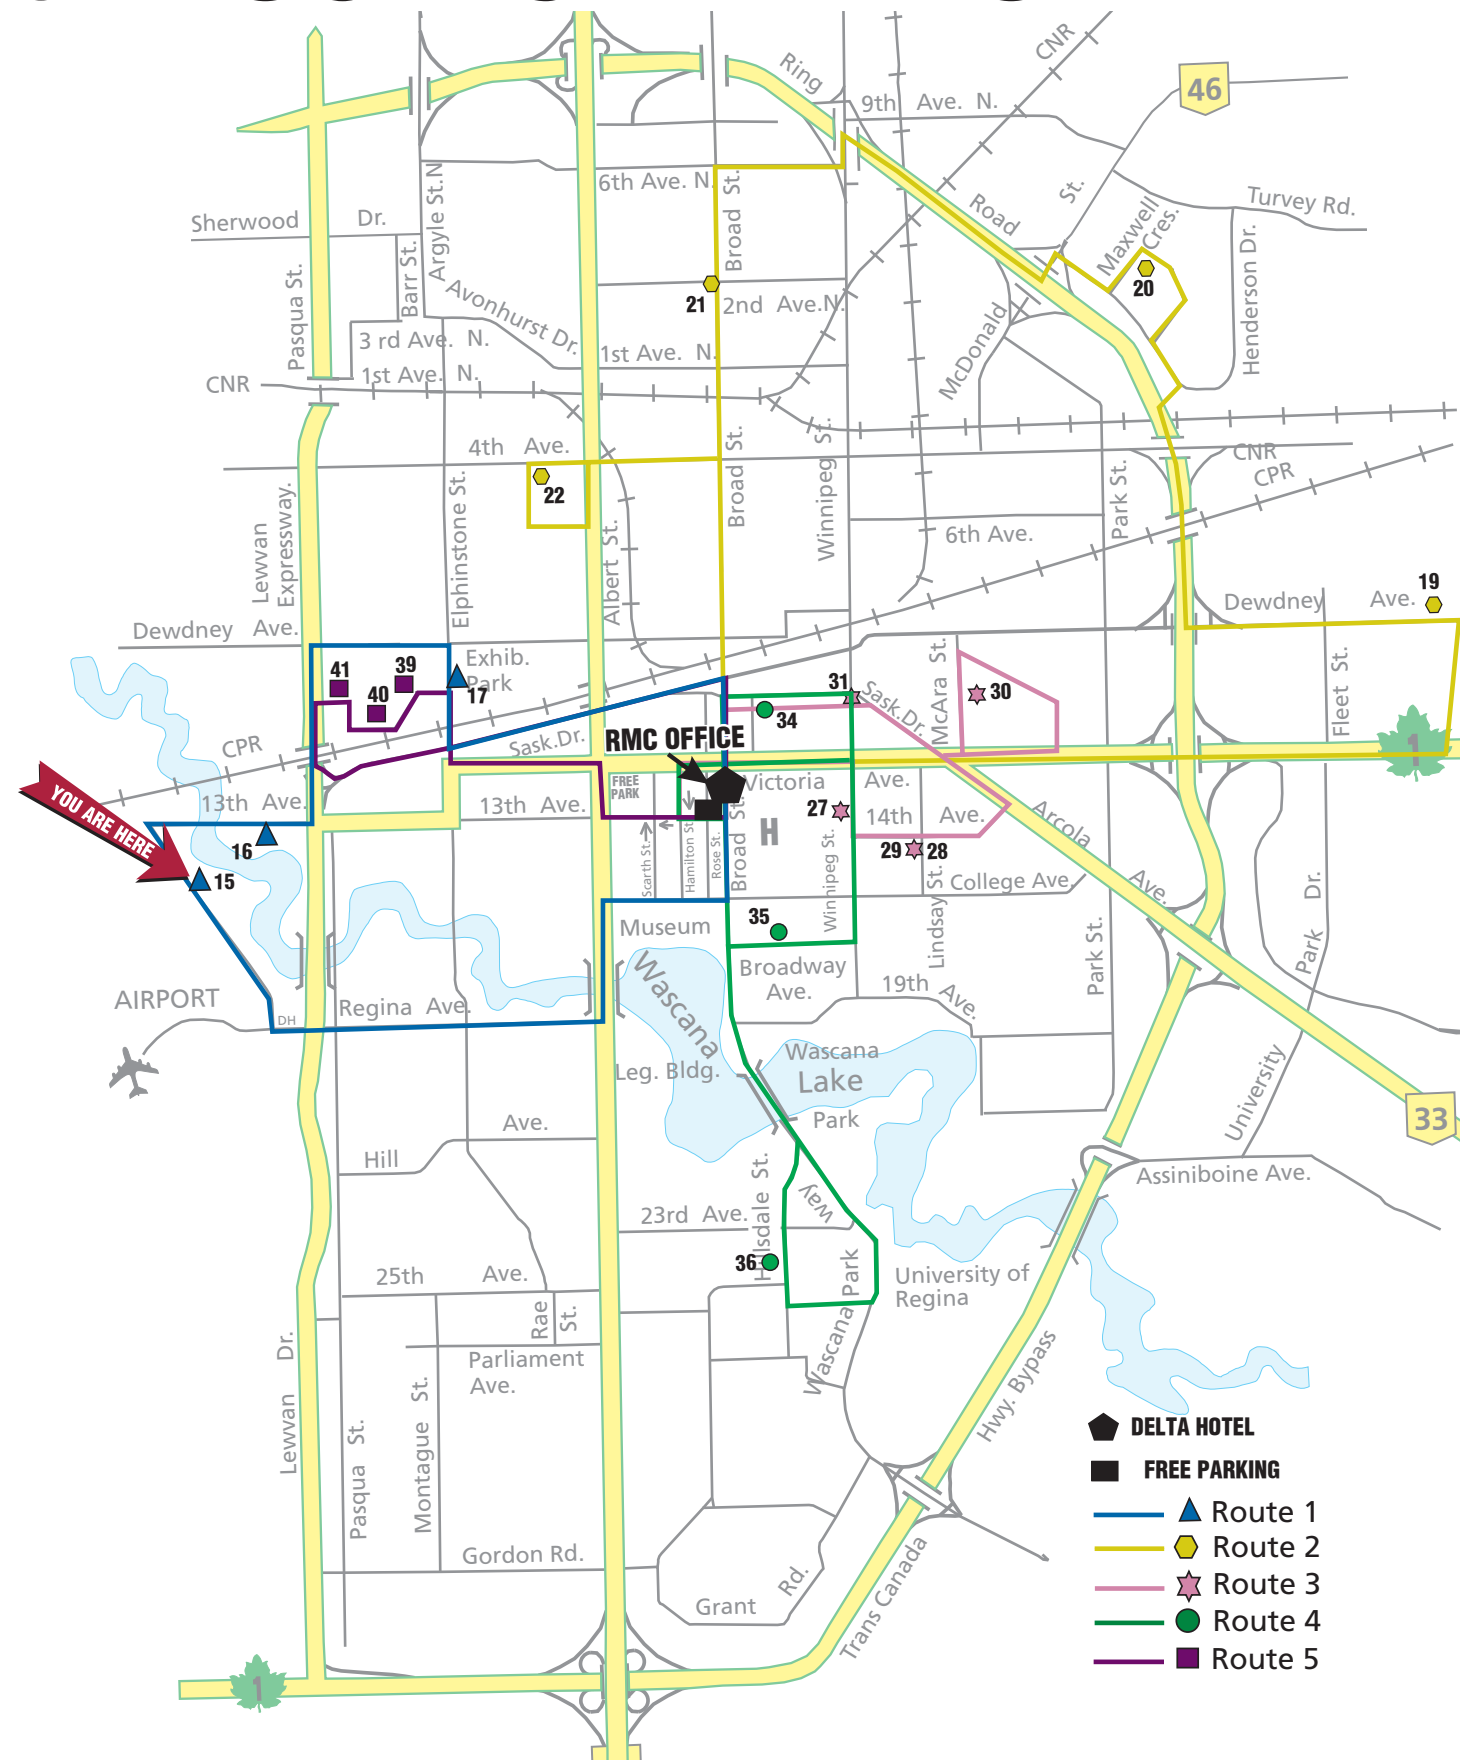

2018 MOSAIC PAVILION MAP

Presented By:

Take care out there.

City Transit
Official Provider of
Bus Transportation

Parking available behind
Regina Multicultural
Office
2054 Broad Street and
2055 Rose Street.
Parking signs will be
posted with parking
details

The page numbers for each pavilion represent their map reference and passport page number.

India page 15	Callie Curling Club 2225 Sandra Schmirler Way
Italian page 16	Italian Club 2148 Connaught St.
Scottish page 17	Regina Armoury 600 Elphinstone St
Chinese page 19	Glencairn Neighbourhood Recreation Center 2626 Dewdney Ave. E.
Austrian page 20	Austrian Club 320 Maxwell Cres.
Spirit of China page 21	Highland Curling Club 348 Broad St.
Poltava page 22	Regina Performing Arts Center 1077 Angus St.
Miorita Romanian page 27	Regina Senior Citizens Center 2134 Winnipeg St.
Caribbean page 28	Core Ritchie Center 445 14th Ave.
Punjab page 29	Core Ritchie Center 445-14th Ave.
Balaton Hungarian page 30	Regina Hungarian Cultural and Social Club 1925 McAra St.
Serbian page 31	Serbian Parish Hall 928 11th Ave.
German page 34	German Club 1727 St. John St.
Korean page 35	Tartan Curling Club 1464 Broadway Ave.
African page 36	Carrefour des Plaines 3850 Hillsdale St.
Philippine page 39	Exhibition Grounds-Banner Hall EVRAZ Place
Kyiv page 40	Exhibition Grounds - Agribition Building EVRAZ Place
Greek page 41	Exhibition Grounds- Show Sale Arena EVRAZ Place