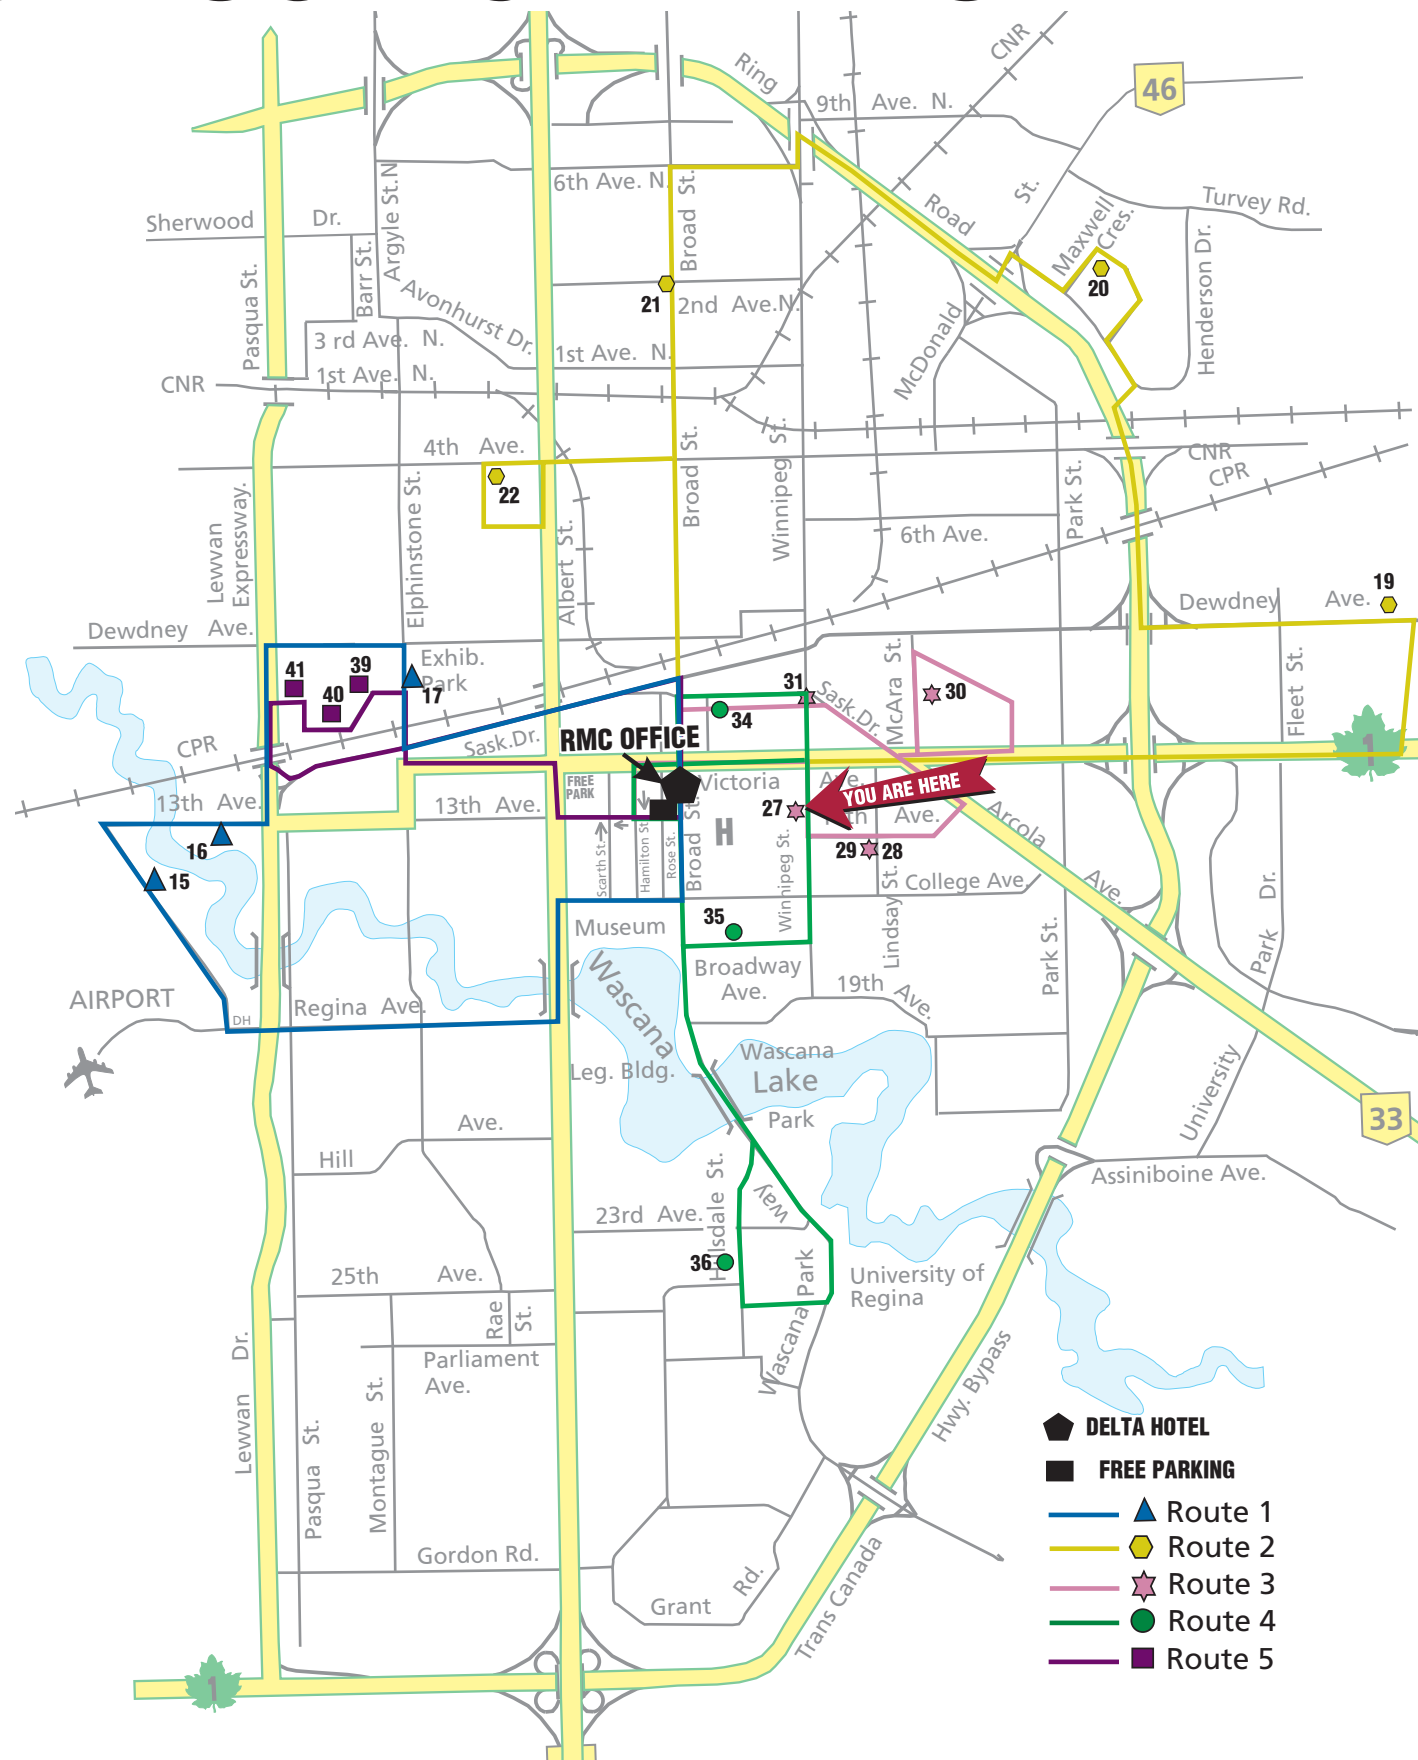

2018 MOSAIC PAVILION MAP

Presented By:

Take care out there.

City Transit
Official Provider of
Bus Transportation

Parking available behind
Regina Multicultural
Office
2054 Broad Street and
2055 Rose Street.
Parking signs will be
posted with parking
details

The page numbers for each pavilion represent their map reference and passport page number.

India page 15	Callie Curling Club 2225 Sandra Schmirler Way
Italian page 16	Italian Club 2148 Connaught St.
Scottish page 17	Regina Armoury 600 Elphinstone St
Chinese page 19	Glencairn Neighbourhood Recreation Center 2626 Dewdney Ave. E.
Austrian page 20	Austrian Club 320 Maxwell Cres.
Spirit of China page 21	Highland Curling Club 348 Broad St.
Poltava page 22	Regina Performing Arts Center 1077 Angus St.
Miorita Romanian page 27	Regina Senior Citizens Center 2134 Winnipeg St.
Caribbean page 28	Core Ritchie Center 445 14th Ave.
Punjab page 29	Core Ritchie Center 445-14th Ave.
Balaton Hungarian page 30	Regina Hungarian Cultural and Social Club 1925 McAra St.
Serbian page 31	Serbian Parish Hall 928 11th Ave.
German page 34	German Club 1727 St. John St.
Korean page 35	Tartan Curling Club 1464 Broadway Ave.
African page 36	Carrefour des Plaines 3850 Hillsdale St.
Philippine page 39	Exhibition Grounds-Banner Hall EVRAZ Place
Kyiv page 40	Exhibition Grounds - Agribition Building EVRAZ Place
Greek page 41	Exhibition Grounds- Show Sale Arena EVRAZ Place

2018 MOSAIC PAVILION MAP

Presented By:

City Transit
Official Provider of
Bus Transportation

Parking available behind
Regina Multicultural
Office
2054 Broad Street and
2055 Rose Street.
Parking signs will be
posted with parking
details