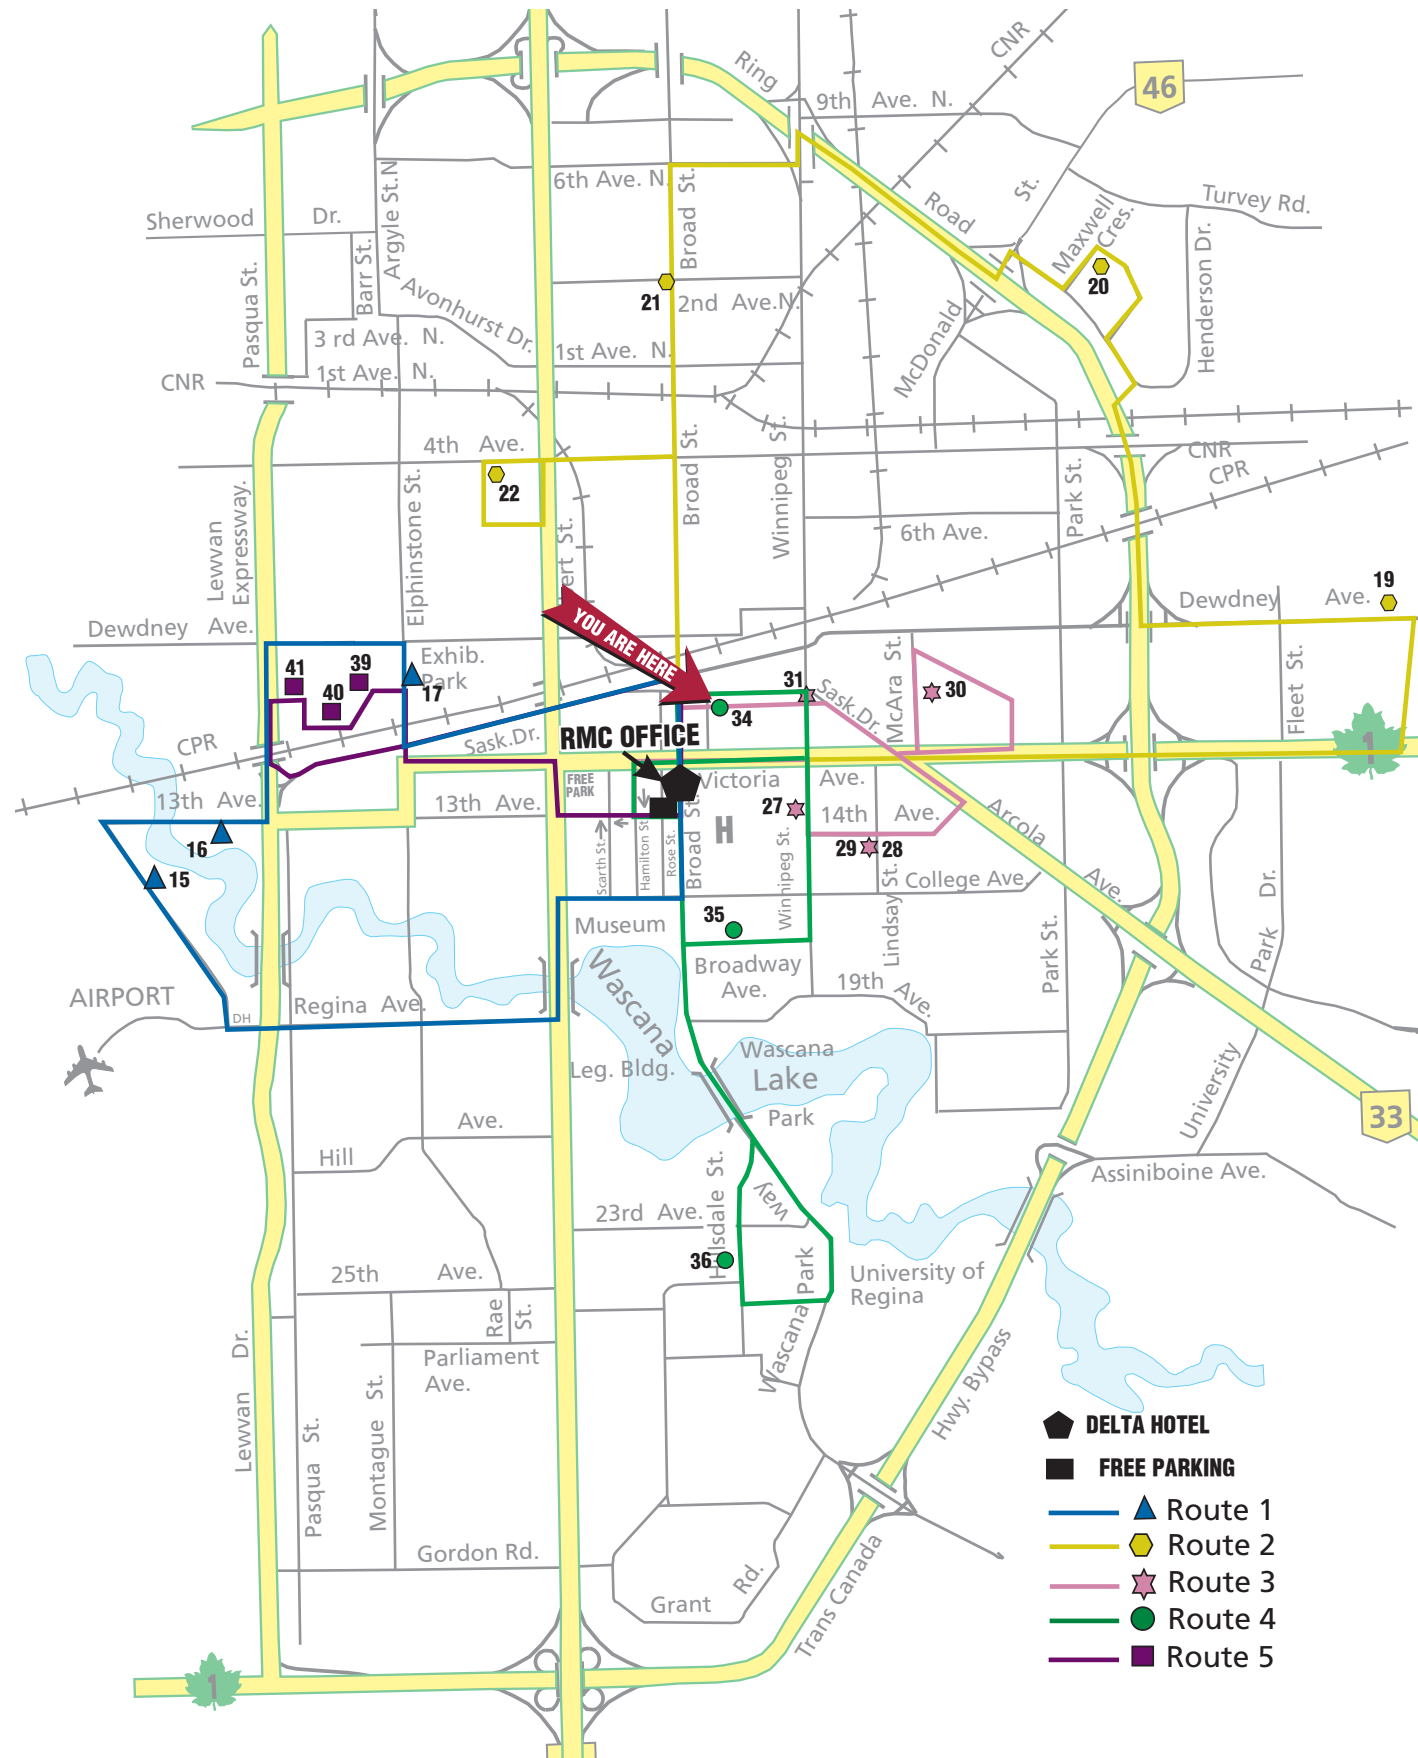

2018 MOSAIC PAVILION MAP

Presented By:

Take care out there.

City Transit
Official Provider of
Bus Transportation

Parking available behind
Regina Multicultural
Office
2054 Broad Street and
2055 Rose Street.
Parking signs will be
posted with parking
details