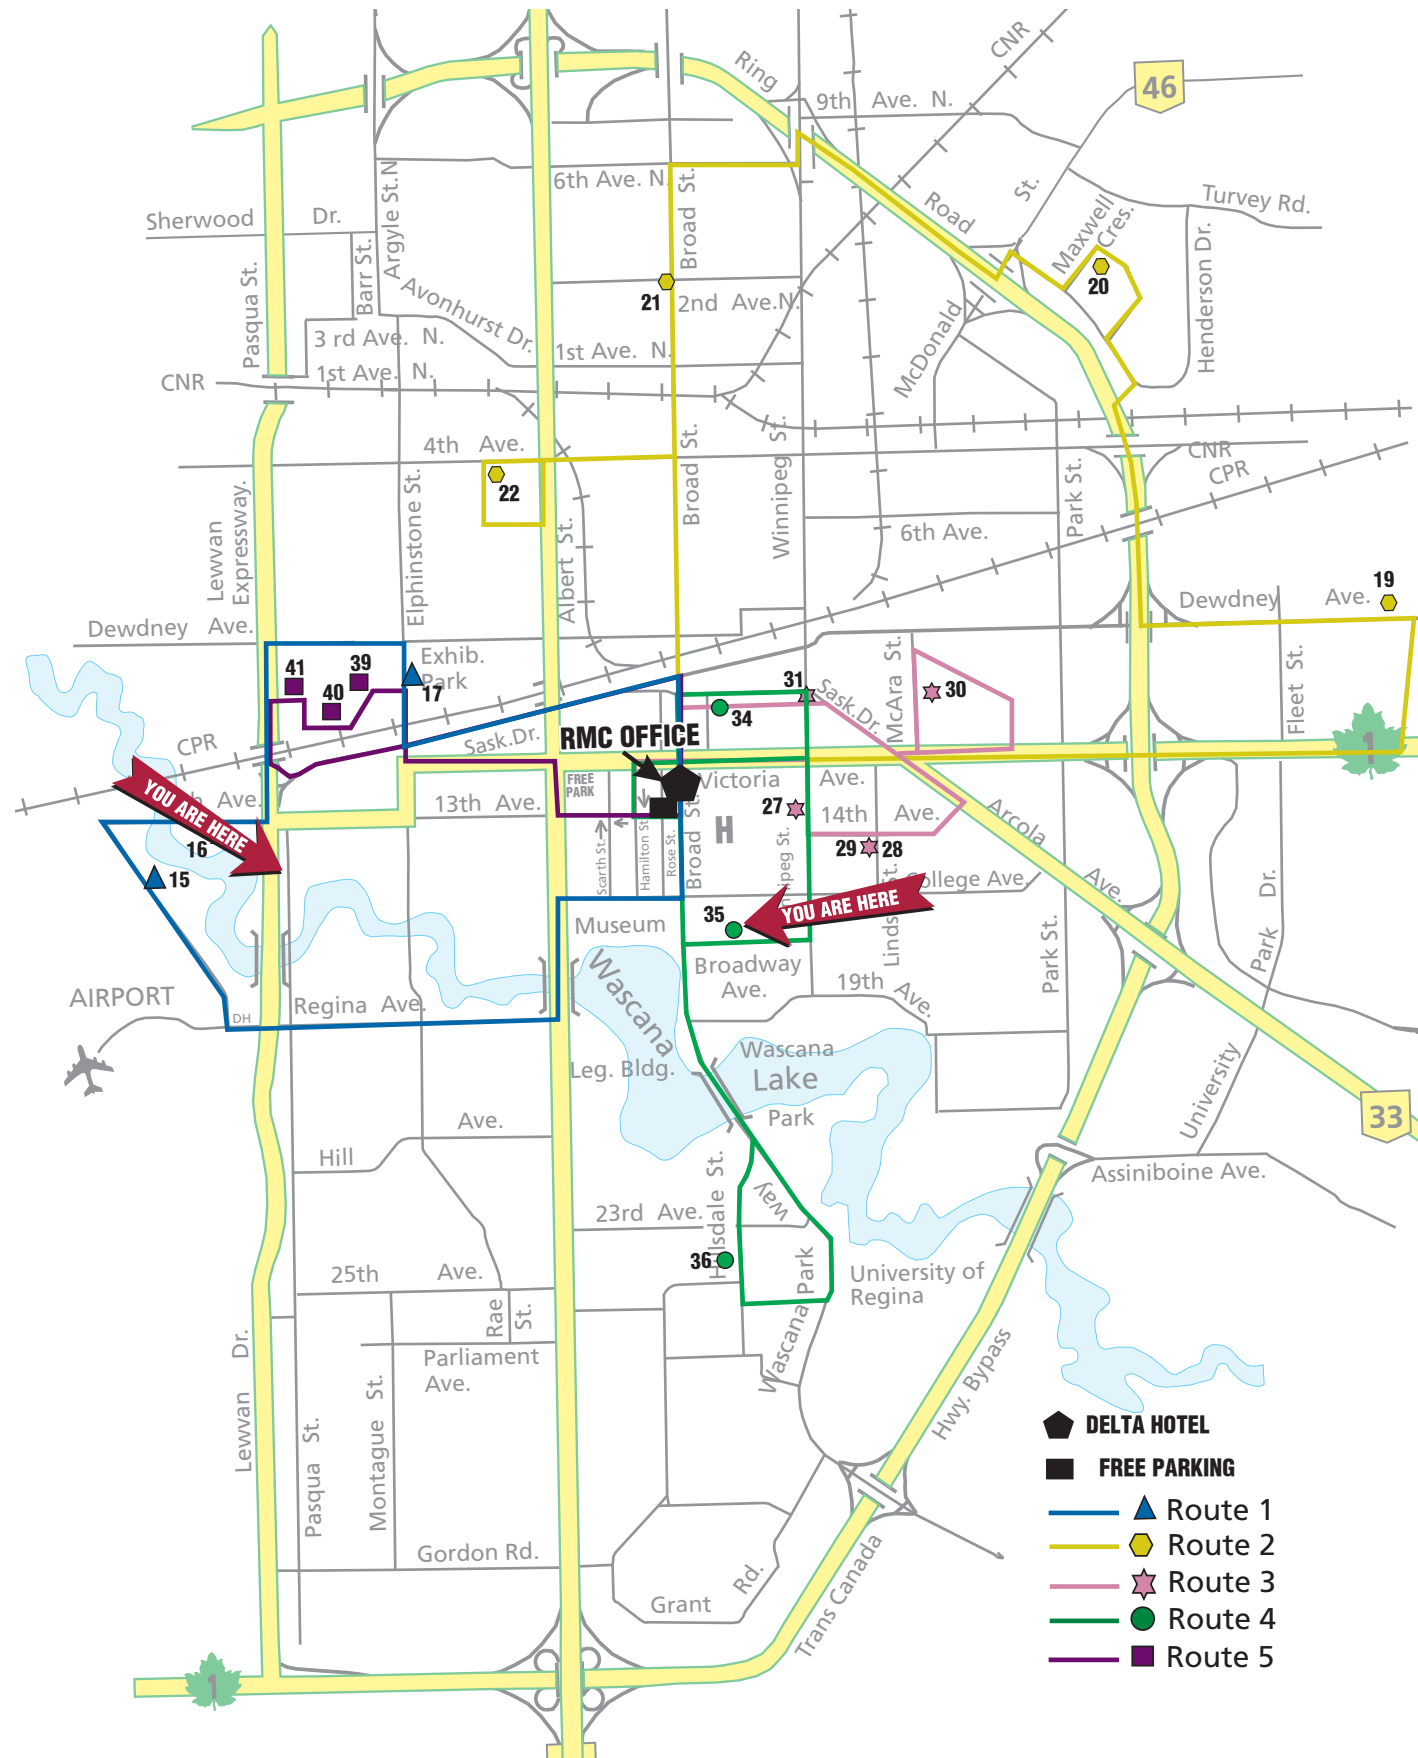

2018 MOSAIC PAVILION MAP

Presented By:

Take care out there.

City Transit
Official Provider of
Bus Transportation

Parking available behind
Regina Multicultural
Office
2054 Broad Street and
2055 Rose Street.
Parking signs will be
posted with parking
details

2018 MOSAIC PAVILION MAP

Presented By:

City Transit
Official Provider of
Bus Transportation

Parking available behind
Regina Multicultural
Office
2054 Broad Street and
2055 Rose Street.
Parking signs will be
posted with parking
details