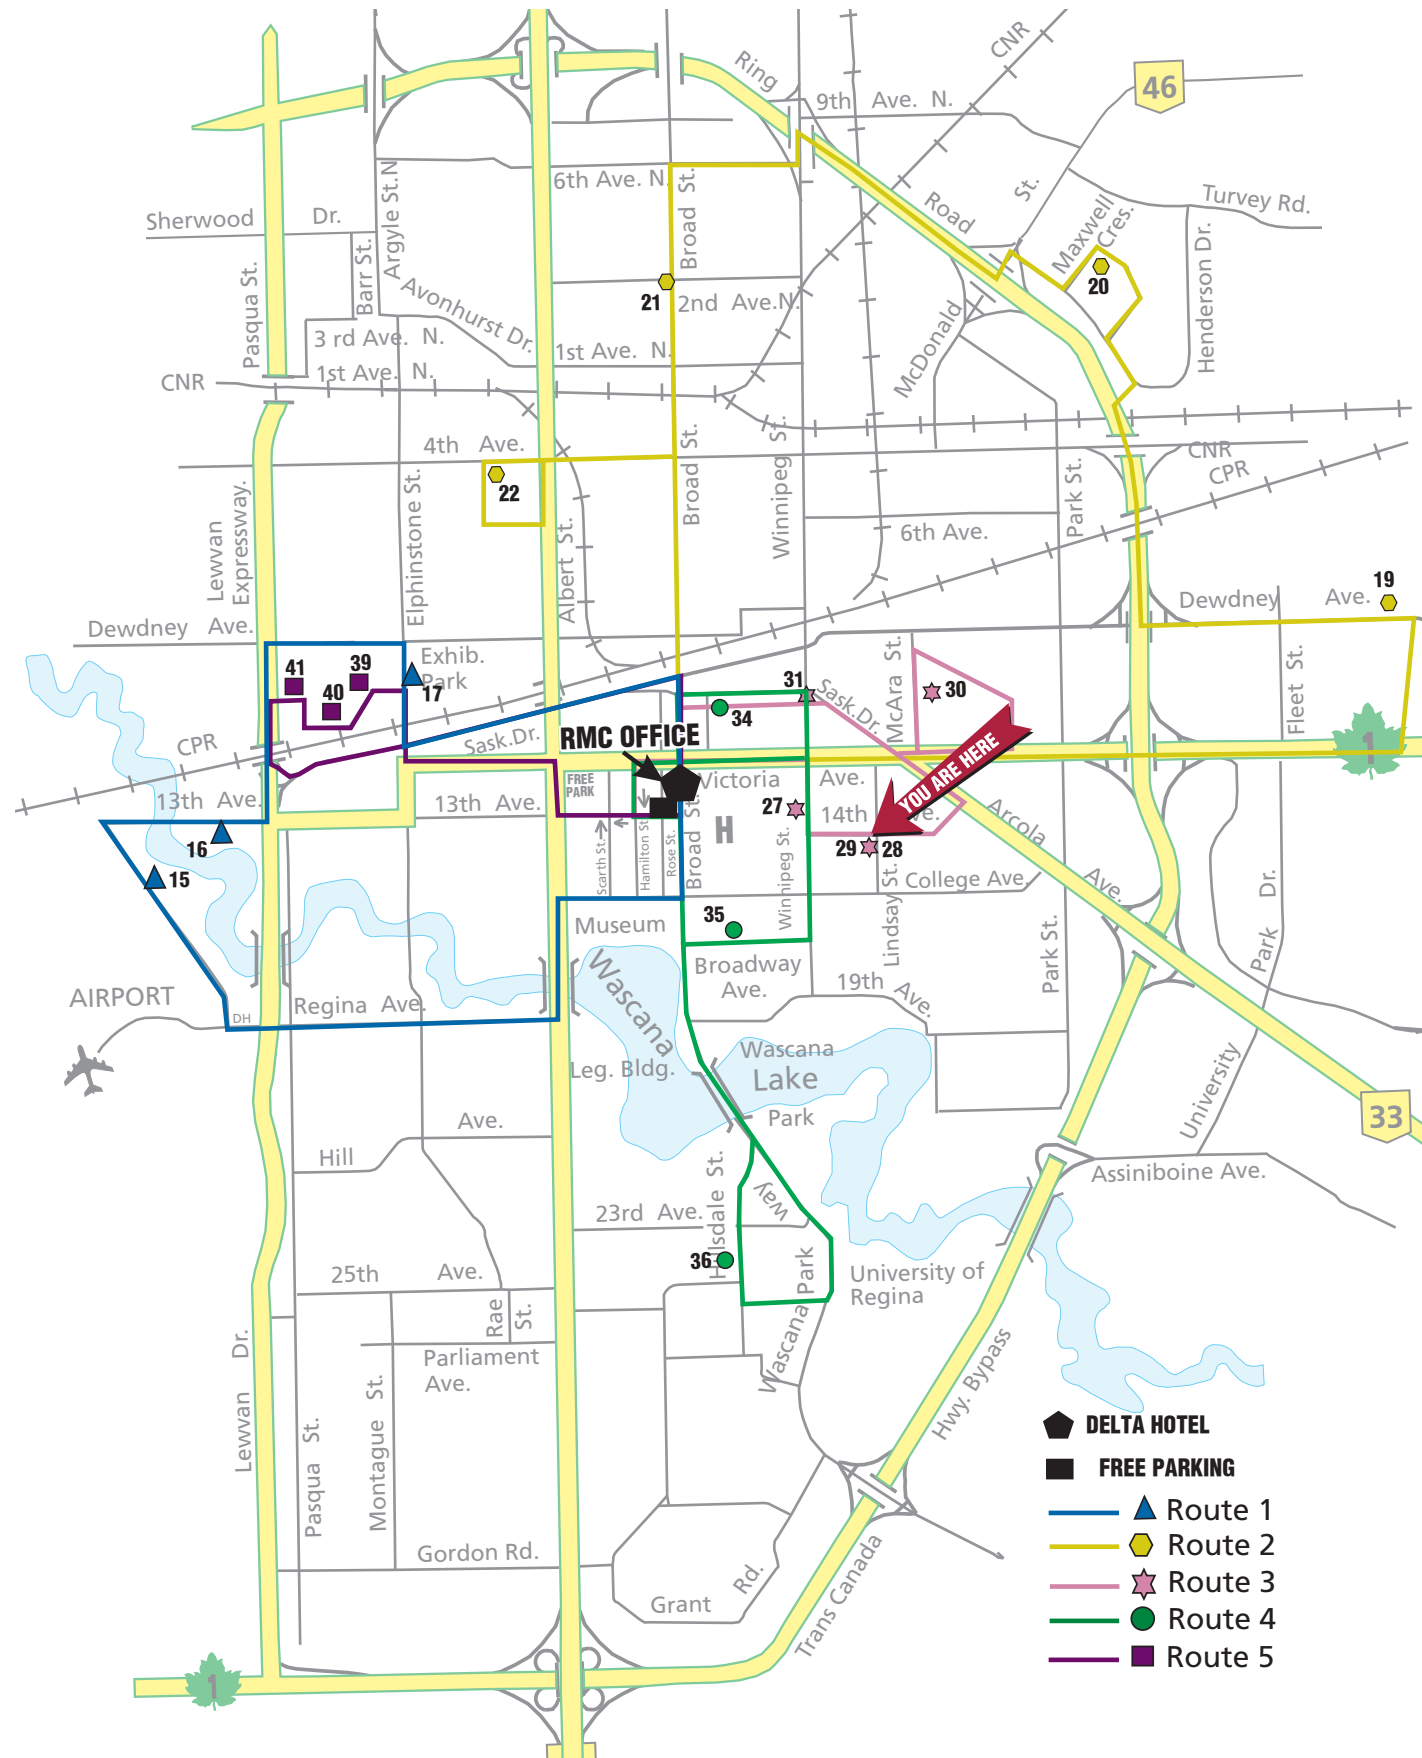

2018 MOSAIC PAVILION MAP

Presented By:

Take care out there.

City Transit
Official Provider of
Bus Transportation

Parking available behind
Regina Multicultural
Office
2054 Broad Street and
2055 Rose Street.
Parking signs will be
posted with parking
details

- ▲ DELTA HOTEL
- FREE PARKING
- ▲ Route 1
- Route 2
- ★ Route 3
- Route 4
- Route 5

The page numbers for each pavilion represent their map reference and passport page number.

India page 15	Callie Curling Club 2225 Sandra Schmirler Way
Italian page 16	Italian Club 2148 Connaught St.
Scottish page 17	Regina Armoury 600 Elphinstone St
Chinese page 19	Glencairn Neighbourhood Recreation Center 2626 Dewdney Ave. E.
Austrian page 20	Austrian Club 320 Maxwell Cres.
Spirit of China page 21	Highland Curling Club 348 Broad St.
Poltava page 22	Regina Performing Arts Center 1077 Angus St.
Miorita Romanian page 27	Regina Senior Citizens Center 2134 Winnipeg St.
Caribbean page 28	Core Ritchie Center 445 14th Ave.
Punjab page 29	Core Ritchie Center 445-14th Ave.
Balaton Hungarian page 30	Regina Hungarian Cultural and Social Club 1925 McAra St.
Serbian page 31	Serbian Parish Hall 928 11th Ave.
German page 34	German Club 1727 St. John St.
Korean page 35	Tartan Curling Club 1464 Broadway Ave.
African page 36	Carrefour des Plaines 3850 Hillsdale St.
Philippine page 39	Exhibition Grounds-Banner Hall EVRAZ Place
Kyiv page 40	Exhibition Grounds - Agribition Building EVRAZ Place
Greek page 41	Exhibition Grounds- Show Sale Arena EVRAZ Place