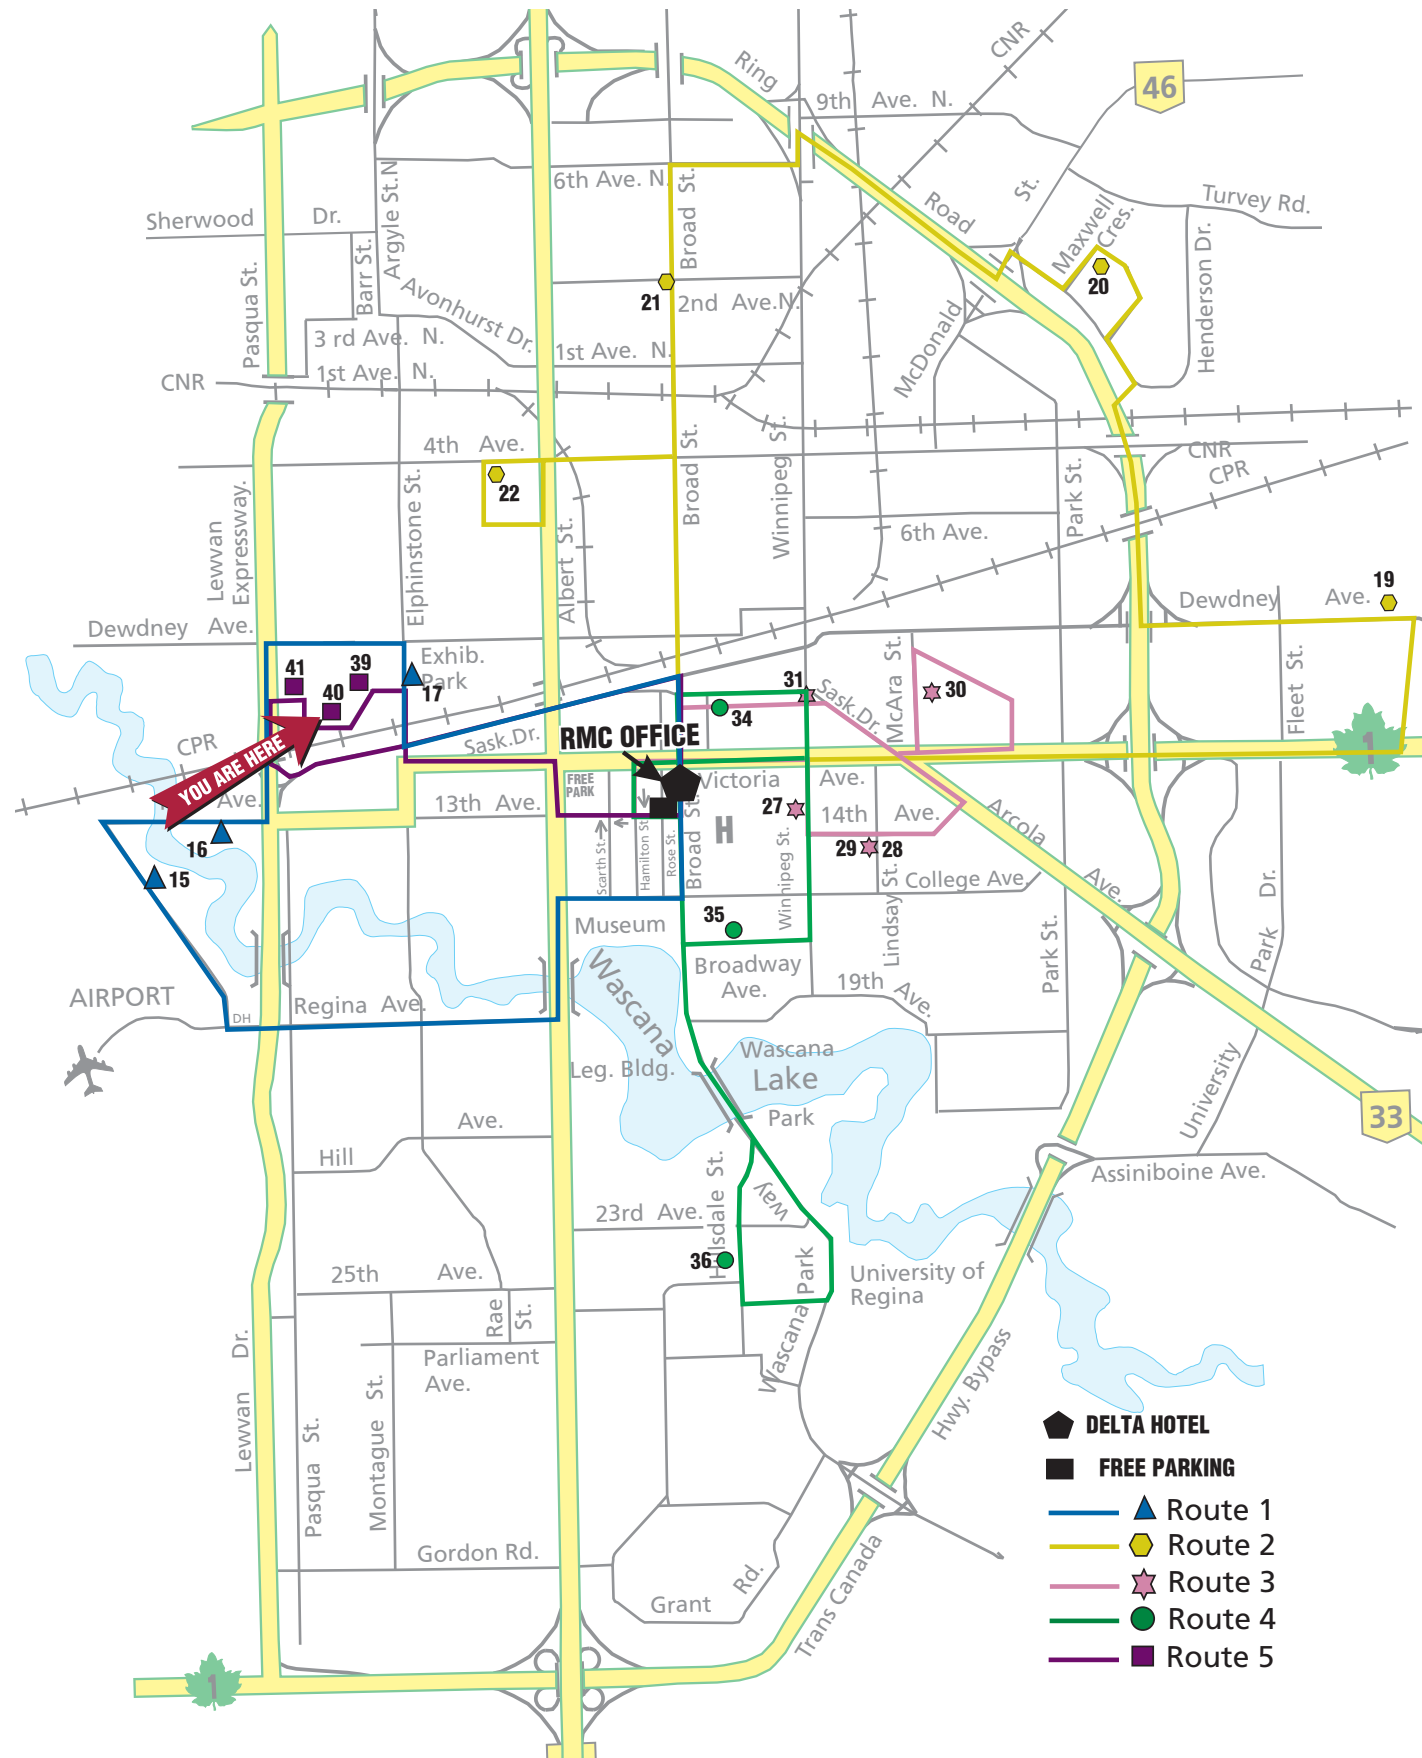

2018 MOSAIC PAVILION MAP

Presented By:

Take care out there.

City Transit
Official Provider of
Bus Transportation

Parking available behind
Regina Multicultural
Office
2054 Broad Street and
2055 Rose Street.
Parking signs will be
posted with parking
details