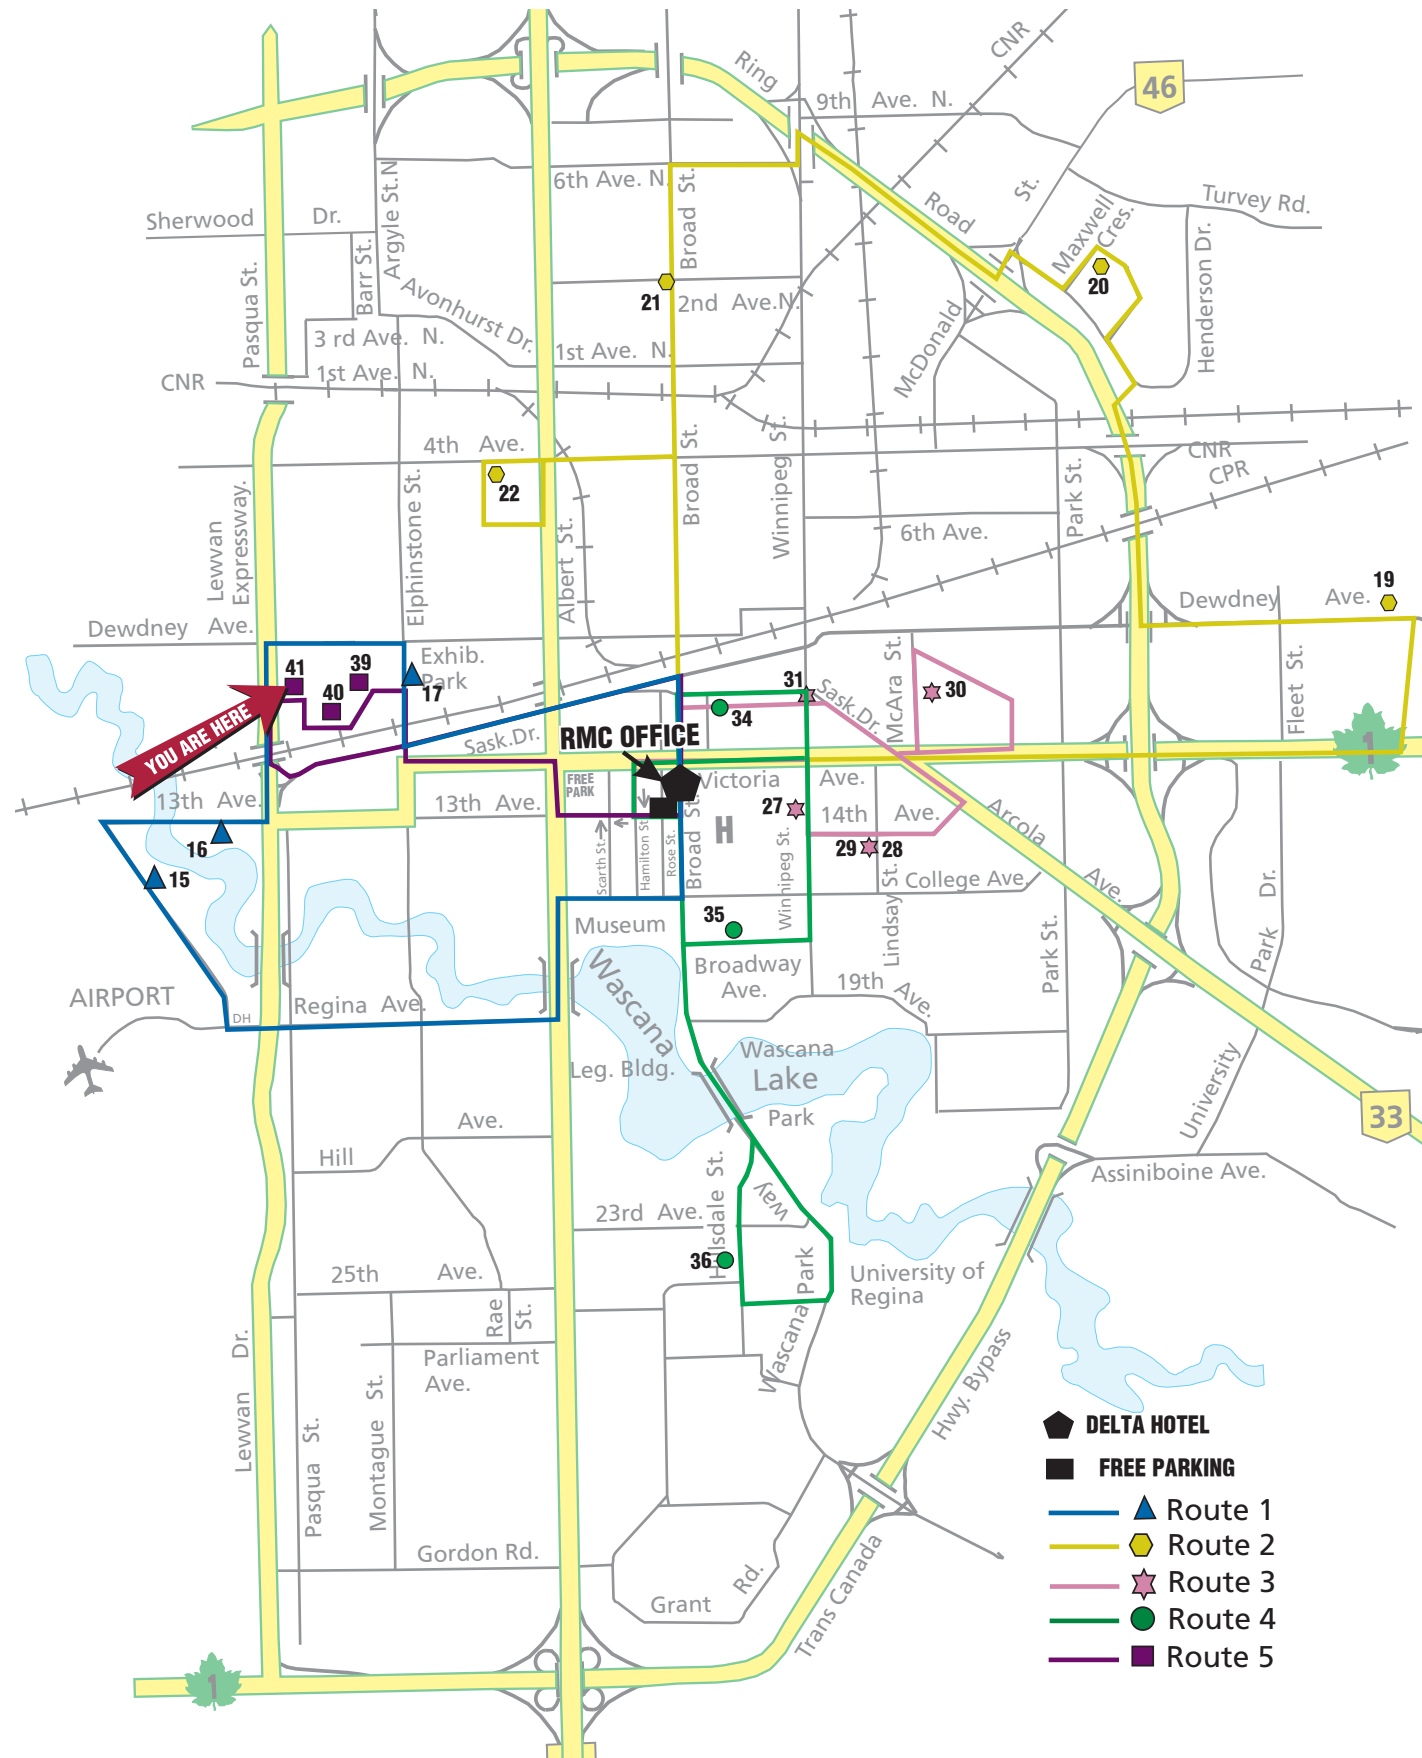

2018 MOSAIC PAVILION MAP

Presented By:

Take care out there.

City Transit
Official Provider of
Bus Transportation

Parking available behind
Regina Multicultural
Office
2054 Broad Street and
2055 Rose Street.
Parking signs will be
posted with parking
details