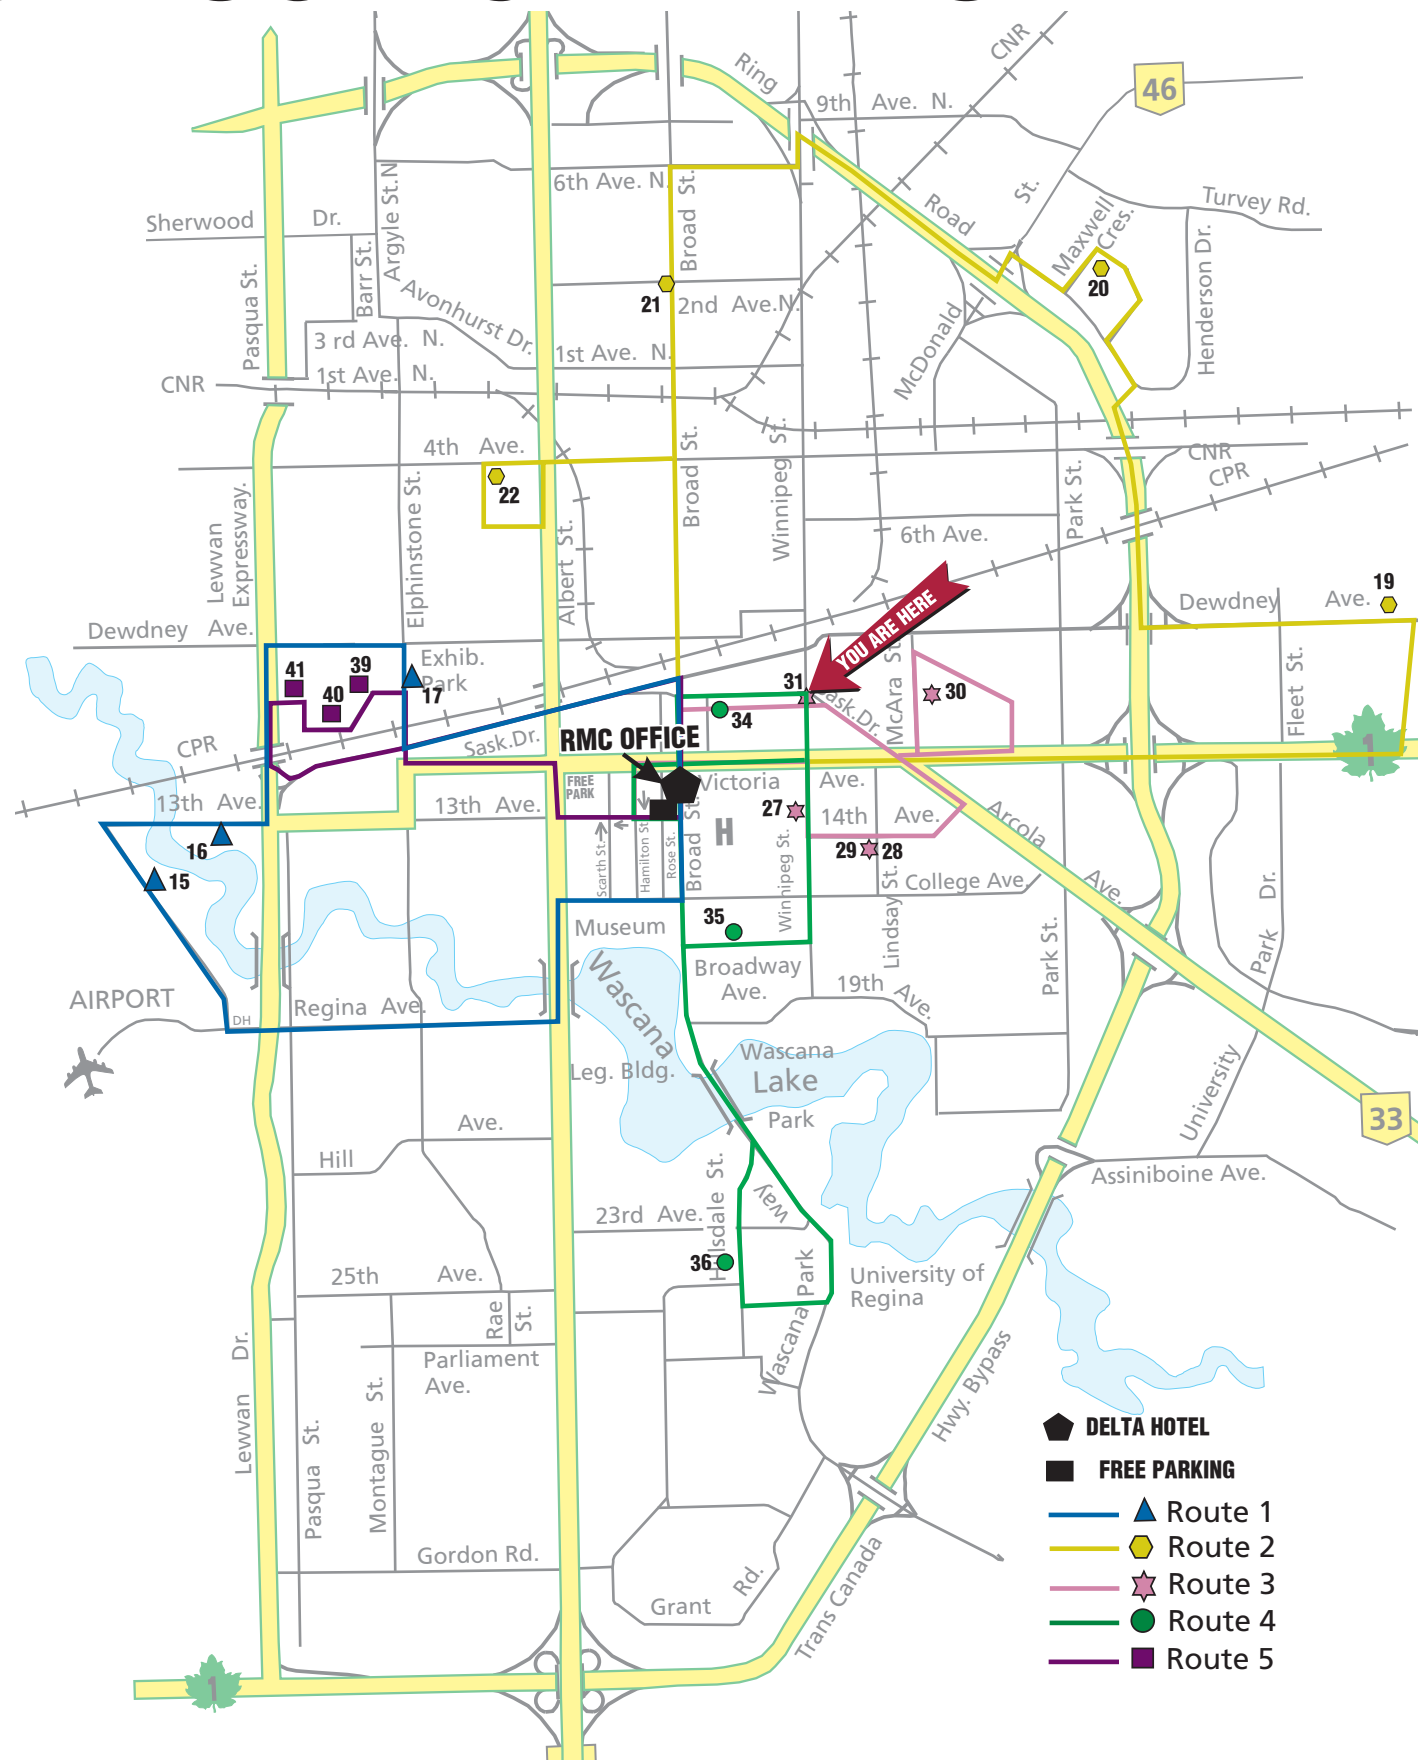

2018 MOSAIC PAVILION MAP

Presented By:

Take care out there.

City Transit
Official Provider of
Bus Transportation

Parking available behind
Regina Multicultural
Office
2054 Broad Street and
2055 Rose Street.
Parking signs will be
posted with parking
details