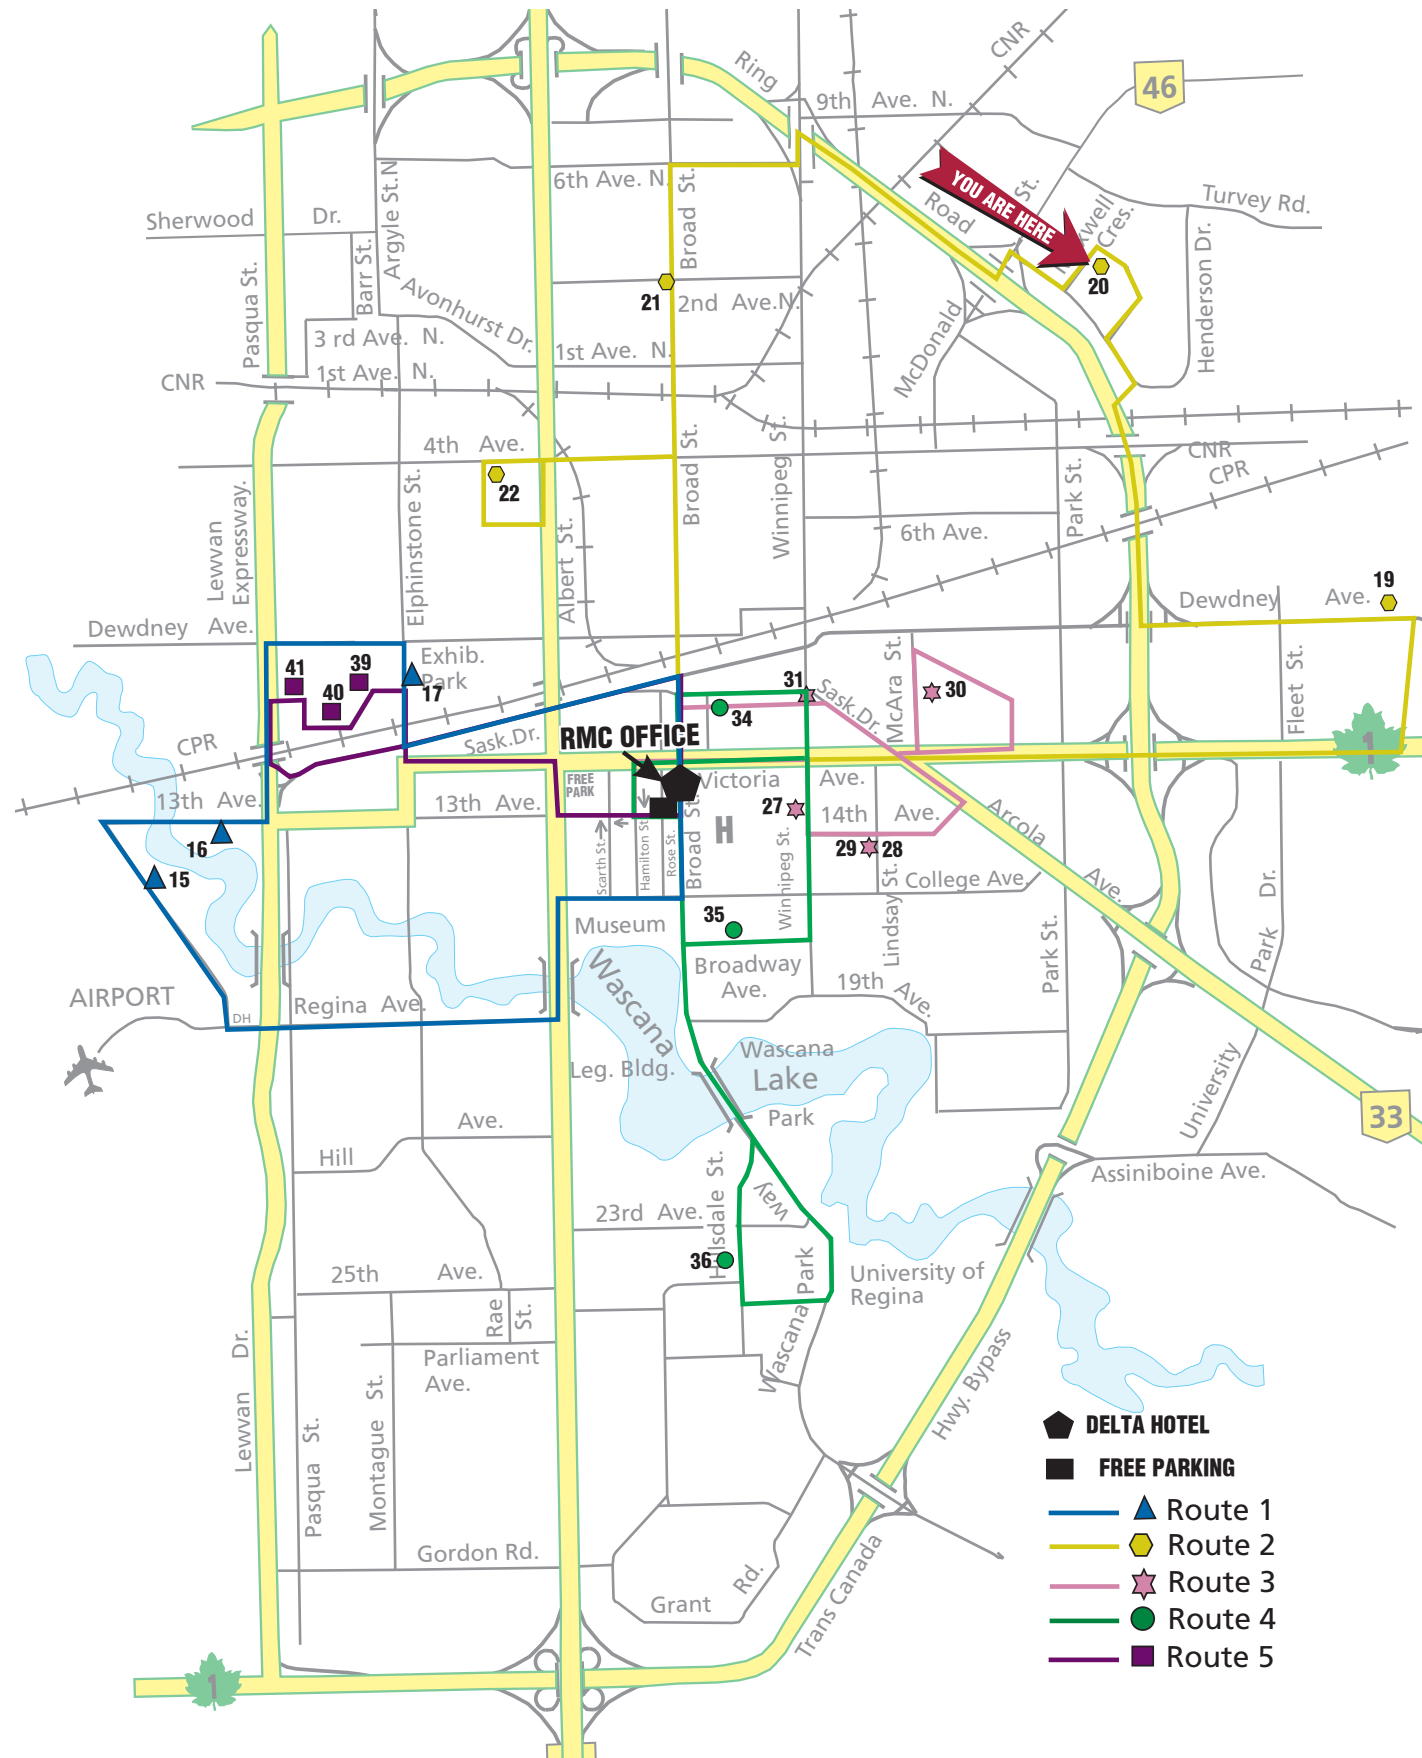

- ▲ DELTA HOTEL
- FREE PARKING
- ▲ Route 1
- Route 2
- ★ Route 3
- Route 4
- Route 5

The page numbers for each pavilion represent their map reference and passport page number.

India page 15	Callie Curling Club 2225 Sandra Schmirler Way
Italian page 16	Italian Club 2148 Connaught St.
Scottish page 17	Regina Armoury 600 Elphinstone St
Chinese page 19	Glencairn Neighbourhood Recreation Center 2626 Dewdney Ave. E.
Austrian page 20	Austrian Club 320 Maxwell Cres.
Spirit of China page 21	Highland Curling Club 348 Broad St.
Poltava page 22	Regina Performing Arts Center 1077 Angus St.
Miorita Romanian page 27	Regina Senior Citizens Center 2134 Winnipeg St.
Caribbean page 28	Core Ritchie Center 445 14th Ave.
Punjab page 29	Core Ritchie Center 445-14th Ave.
Balaton Hungarian page 30	Regina Hungarian Cultural and Social Club 1925 McAra St.
Serbian page 31	Serbian Parish Hall 928 11th Ave.
German page 34	German Club 1727 St. John St.
Korean page 35	Tartan Curling Club 1464 Broadway Ave.
African page 36	Carrefour des Plaines 3850 Hillsdale St.
Philippine page 39	Exhibition Grounds-Banner Hall EVRAZ Place
Kyiv page 40	Exhibition Grounds - Agribition Building EVRAZ Place
Greek page 41	Exhibition Grounds- Show Sale Arena EVRAZ Place

2018 MOSAIC PAVILION MAP

Presented By:

Take care out there.

City Transit
Official Provider of
Bus Transportation

Parking available behind
Regina Multicultural
Office
2054 Broad Street and
2055 Rose Street.
Parking signs will be
posted with parking
details

2018 MOSAIC PAVILION MAP

Presented By:

City Transit
Official Provider of
Bus Transportation

Parking available behind
Regina Multicultural
Office
2054 Broad Street and
2055 Rose Street.
Parking signs will be
posted with parking
details