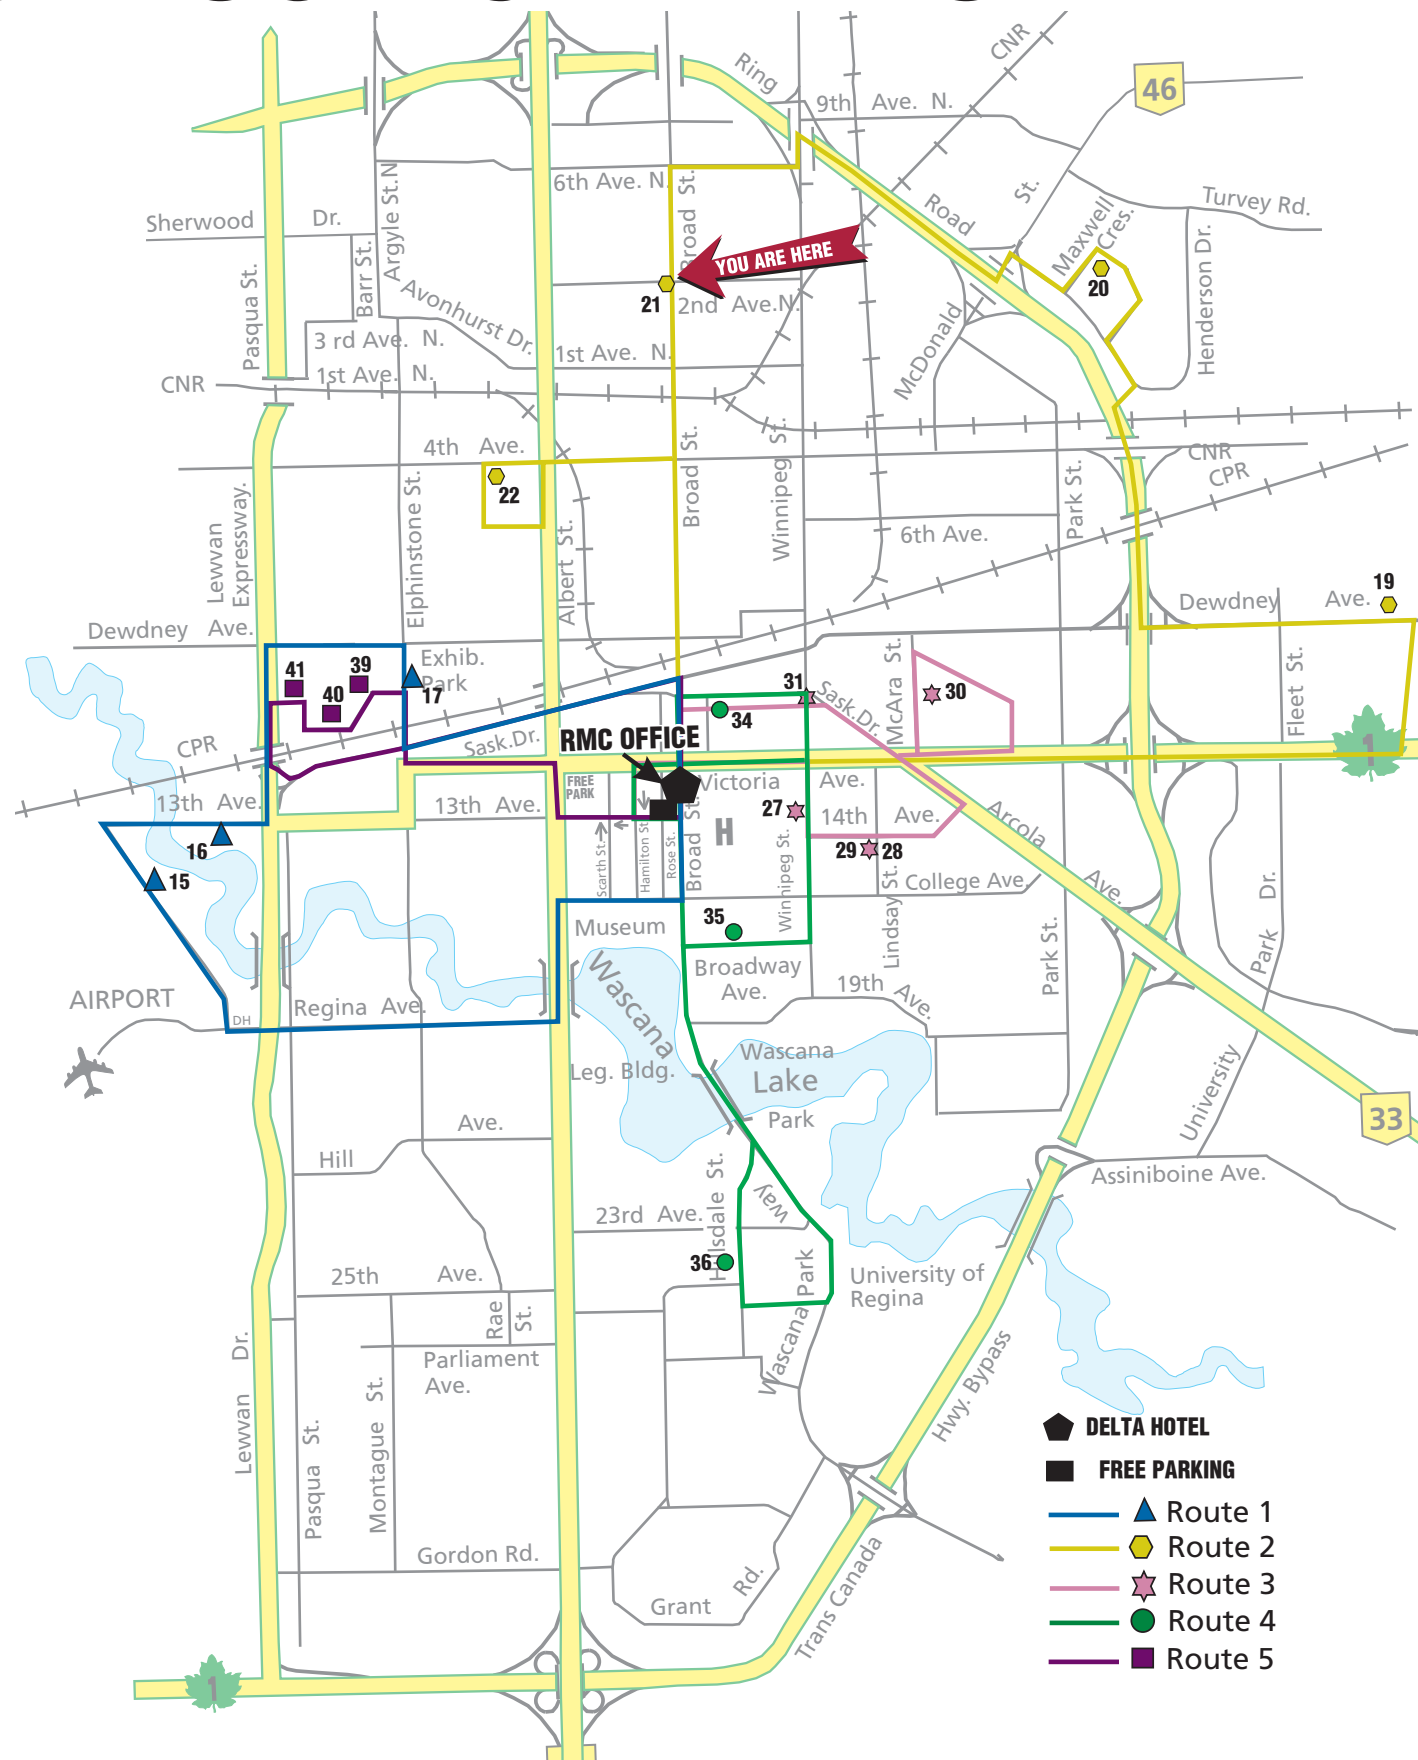

The page numbers for each pavilion represent their map reference and passport page number.

India page 15	Callie Curling Club 2225 Sandra Schmirler Way
Italian page 16	Italian Club 2148 Connaught St.
Scottish page 17	Regina Armoury 600 Elphinstone St
Chinese page 19	Glencairn Neighbourhood Recreation Center 2626 Dewdney Ave. E.
Austrian page 20	Austrian Club 320 Maxwell Cres.
Spirit of China page 21	Highland Curling Club 348 Broad St.
Poltava page 22	Regina Performing Arts Center 1077 Angus St.
Miorita Romanian page 27	Regina Senior Citizens Center 2134 Winnipeg St.
Caribbean page 28	Core Ritchie Center 445 14th Ave.
Punjab page 29	Core Ritchie Center 445-14th Ave.
Balaton Hungarian page 30	Regina Hungarian Cultural and Social Club 1925 McAra St.
Serbian page 31	Serbian Parish Hall 928 11th Ave.
German page 34	German Club 1727 St. John St.
Korean page 35	Tartan Curling Club 1464 Broadway Ave.
African page 36	Carrefour des Plaines 3850 Hillsdale St.
Philippine page 39	Exhibition Grounds-Banner Hall EVRAZ Place
Kyiv page 40	Exhibition Grounds - Agribition Building EVRAZ Place
Greek page 41	Exhibition Grounds- Show Sale Arena EVRAZ Place

2018 MOSAIC PAVILION MAP

Presented By:

City Transit
Official Provider of
Bus Transportation

Parking available behind
Regina Multicultural
Office
2054 Broad Street and
2055 Rose Street.
Parking signs will be
posted with parking
details