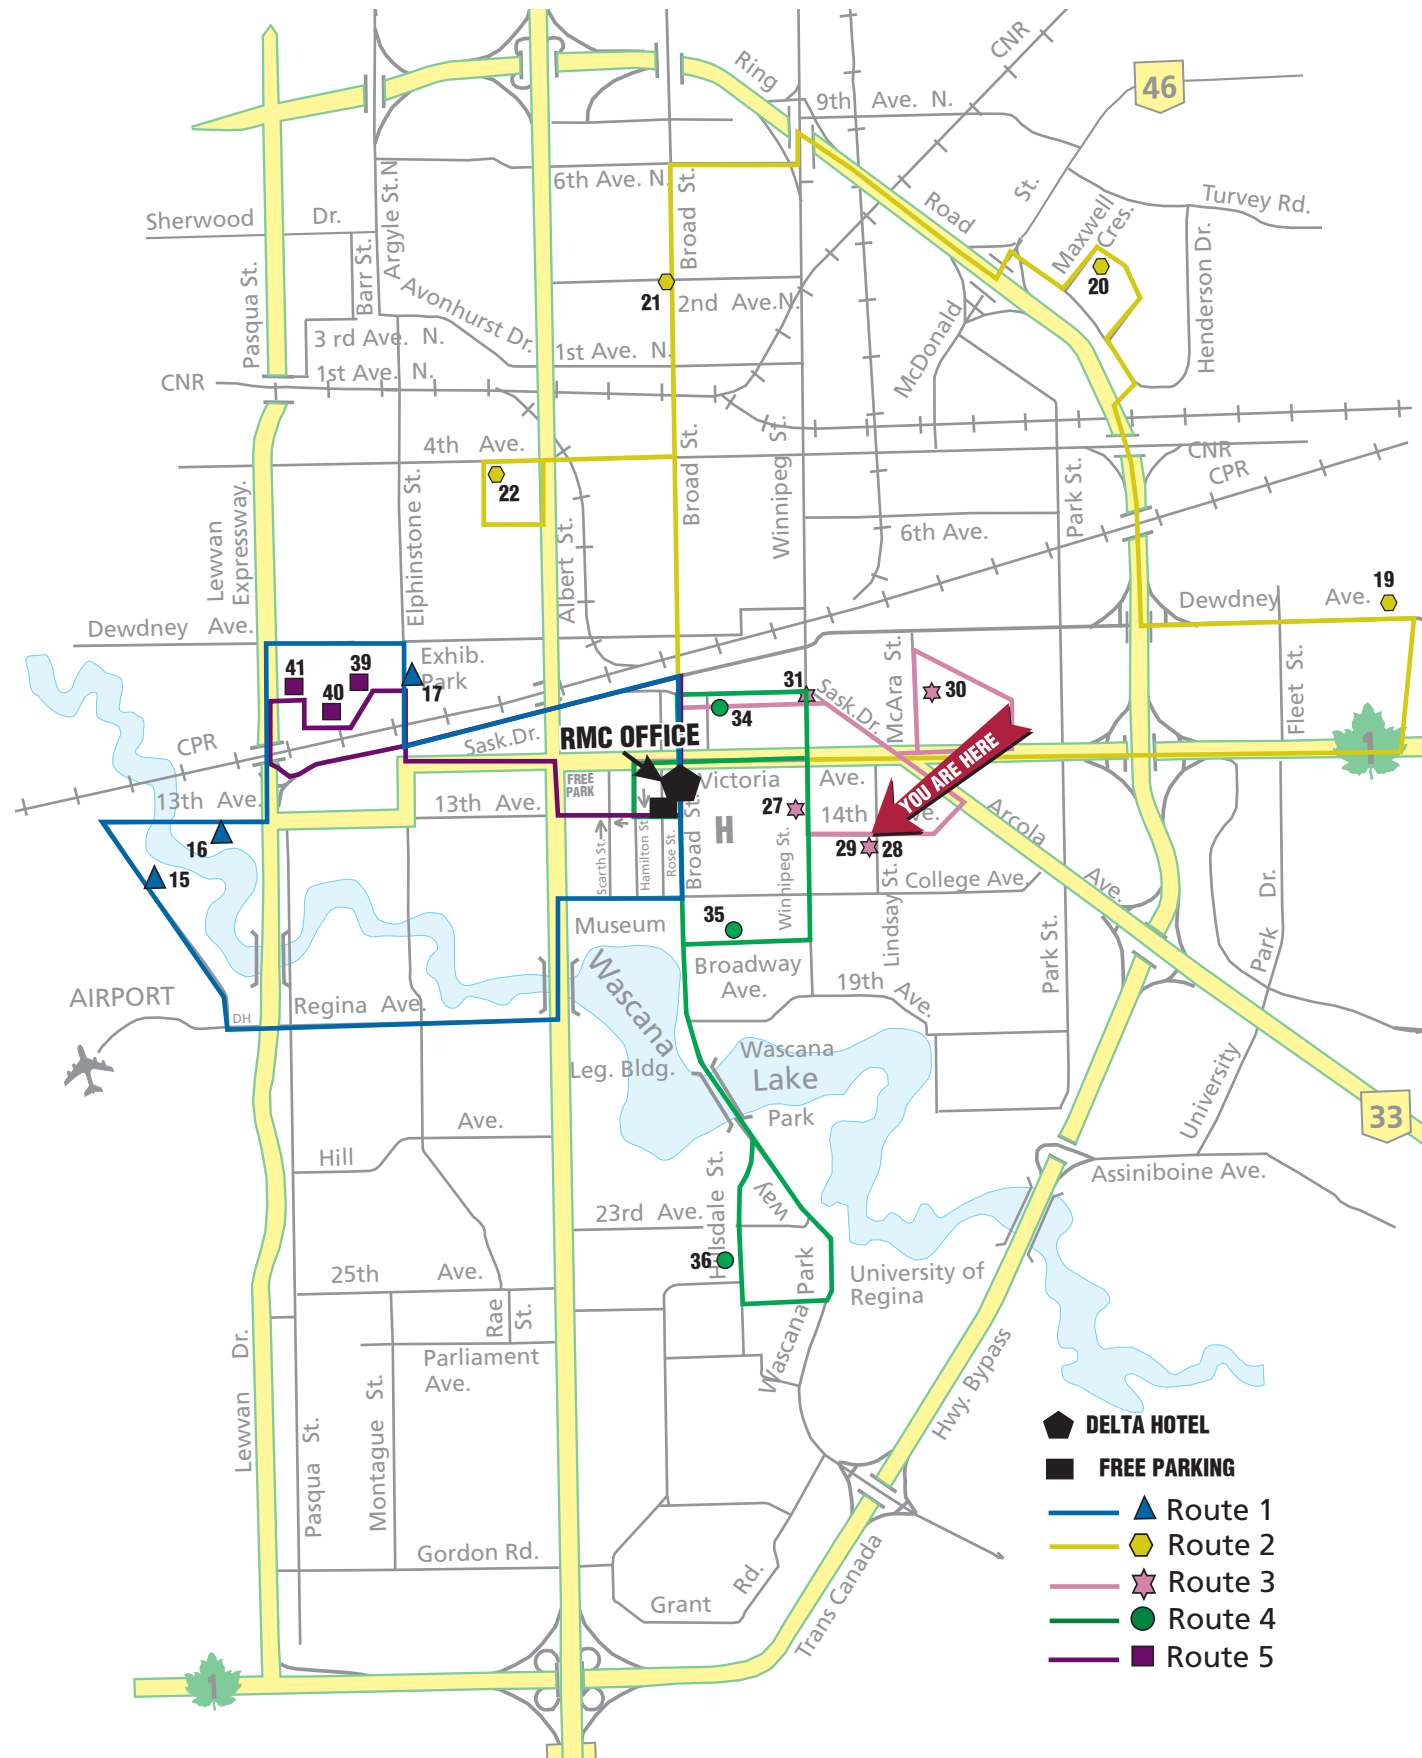

2018 MOSAIC PAVILION MAP

Presented By:

Take care out there.

City Transit
Official Provider of
Bus Transportation

Parking available behind
Regina Multicultural
Office
2054 Broad Street and
2055 Rose Street.
Parking signs will be
posted with parking
details

- ▲ DELTA HOTEL
- FREE PARKING
- ▲ Route 1
- Route 2
- ★ Route 3
- Route 4
- Route 5

The page numbers for each pavilion represent their map reference and passport page number.

India page 15	Callie Curling Club 2225 Sandra Schmirler Way
Italian page 16	Italian Club 2148 Connaught St.
Scottish page 17	Regina Armoury 600 Elphinstone St
Chinese page 19	Glencairn Neighbourhood Recreation Center 2626 Dewdney Ave. E.
Austrian page 20	Austrian Club 320 Maxwell Cres.
Spirit of China page 21	Highland Curling Club 348 Broad St.
Poltava page 22	Regina Performing Arts Center 1077 Angus St.
Miorita Romanian page 27	Regina Senior Citizens Center 2134 Winnipeg St.
Caribbean page 28	Core Ritchie Center 445 14th Ave.
Punjab page 29	Core Ritchie Center 445-14th Ave.
Balaton Hungarian page 30	Regina Hungarian Cultural and Social Club 1925 McAra St.
Serbian page 31	Serbian Parish Hall 928 11th Ave.
German page 34	German Club 1727 St. John St.
Korean page 35	Tartan Curling Club 1464 Broadway Ave.
African page 36	Carrefour des Plaines 3850 Hillsdale St.
Philippine page 39	Exhibition Grounds-Banner Hall EVRAZ Place
Kyiv page 40	Exhibition Grounds - Agribition Building EVRAZ Place
Greek page 41	Exhibition Grounds- Show Sale Arena EVRAZ Place

2018 MOSAIC PAVILION MAP

Presented By:

City Transit
Official Provider of
Bus Transportation

Parking available behind
Regina Multicultural
Office
2054 Broad Street and
2055 Rose Street.
Parking signs will be
posted with parking
details