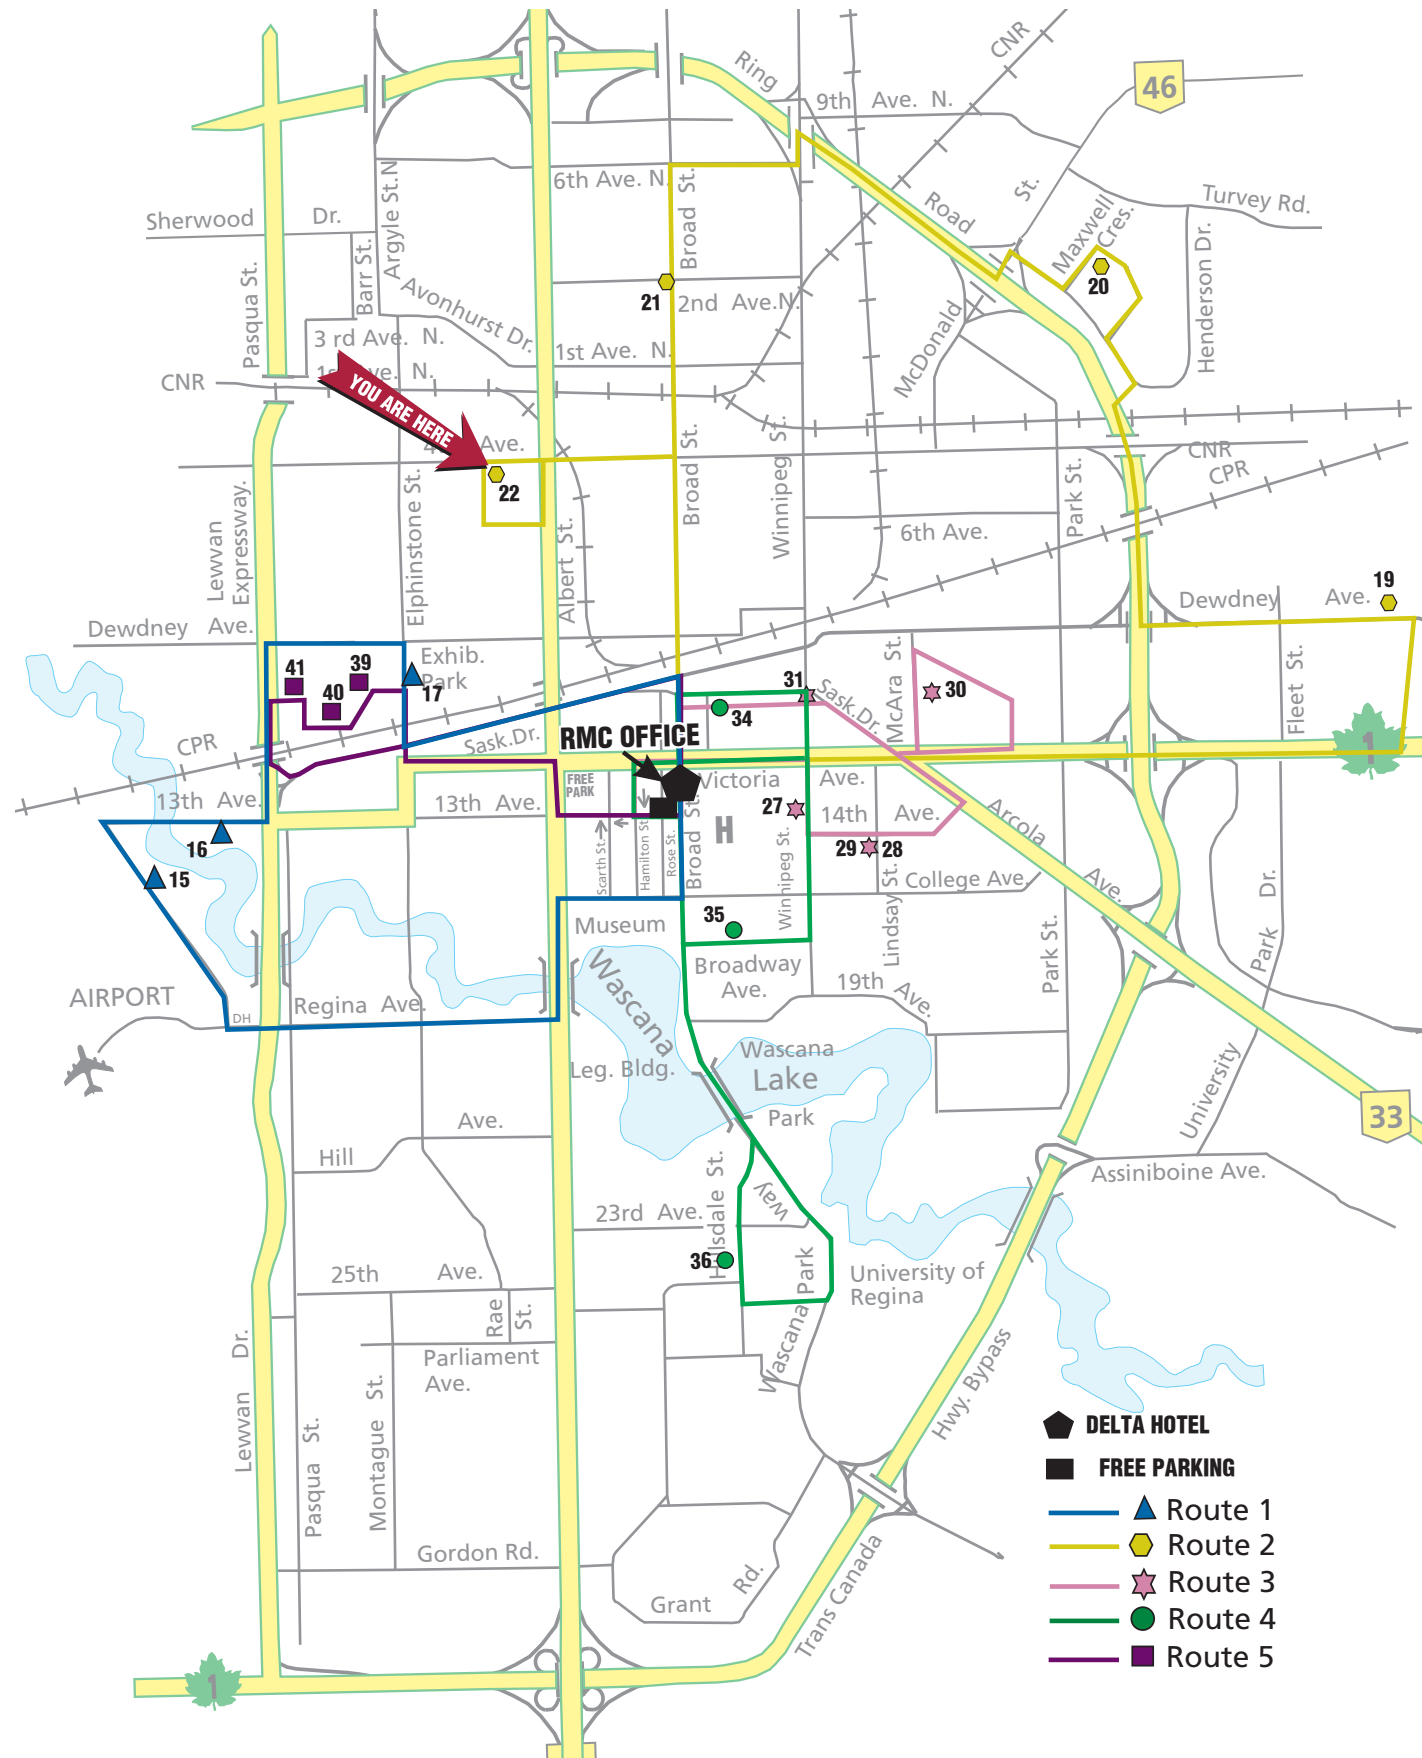

2018 MOSAIC PAVILION MAP

Presented By:

Take care out there.

City Transit
Official Provider of
Bus Transportation

Parking available behind
Regina Multicultural
Office
2054 Broad Street and
2055 Rose Street.
Parking signs will be
posted with parking
details

2018 MOSAIC PAVILION MAP

Presented By:

City Transit
Official Provider of
Bus Transportation

Parking available behind
Regina Multicultural
Office
2054 Broad Street and
2055 Rose Street.
Parking signs will be
posted with parking
details