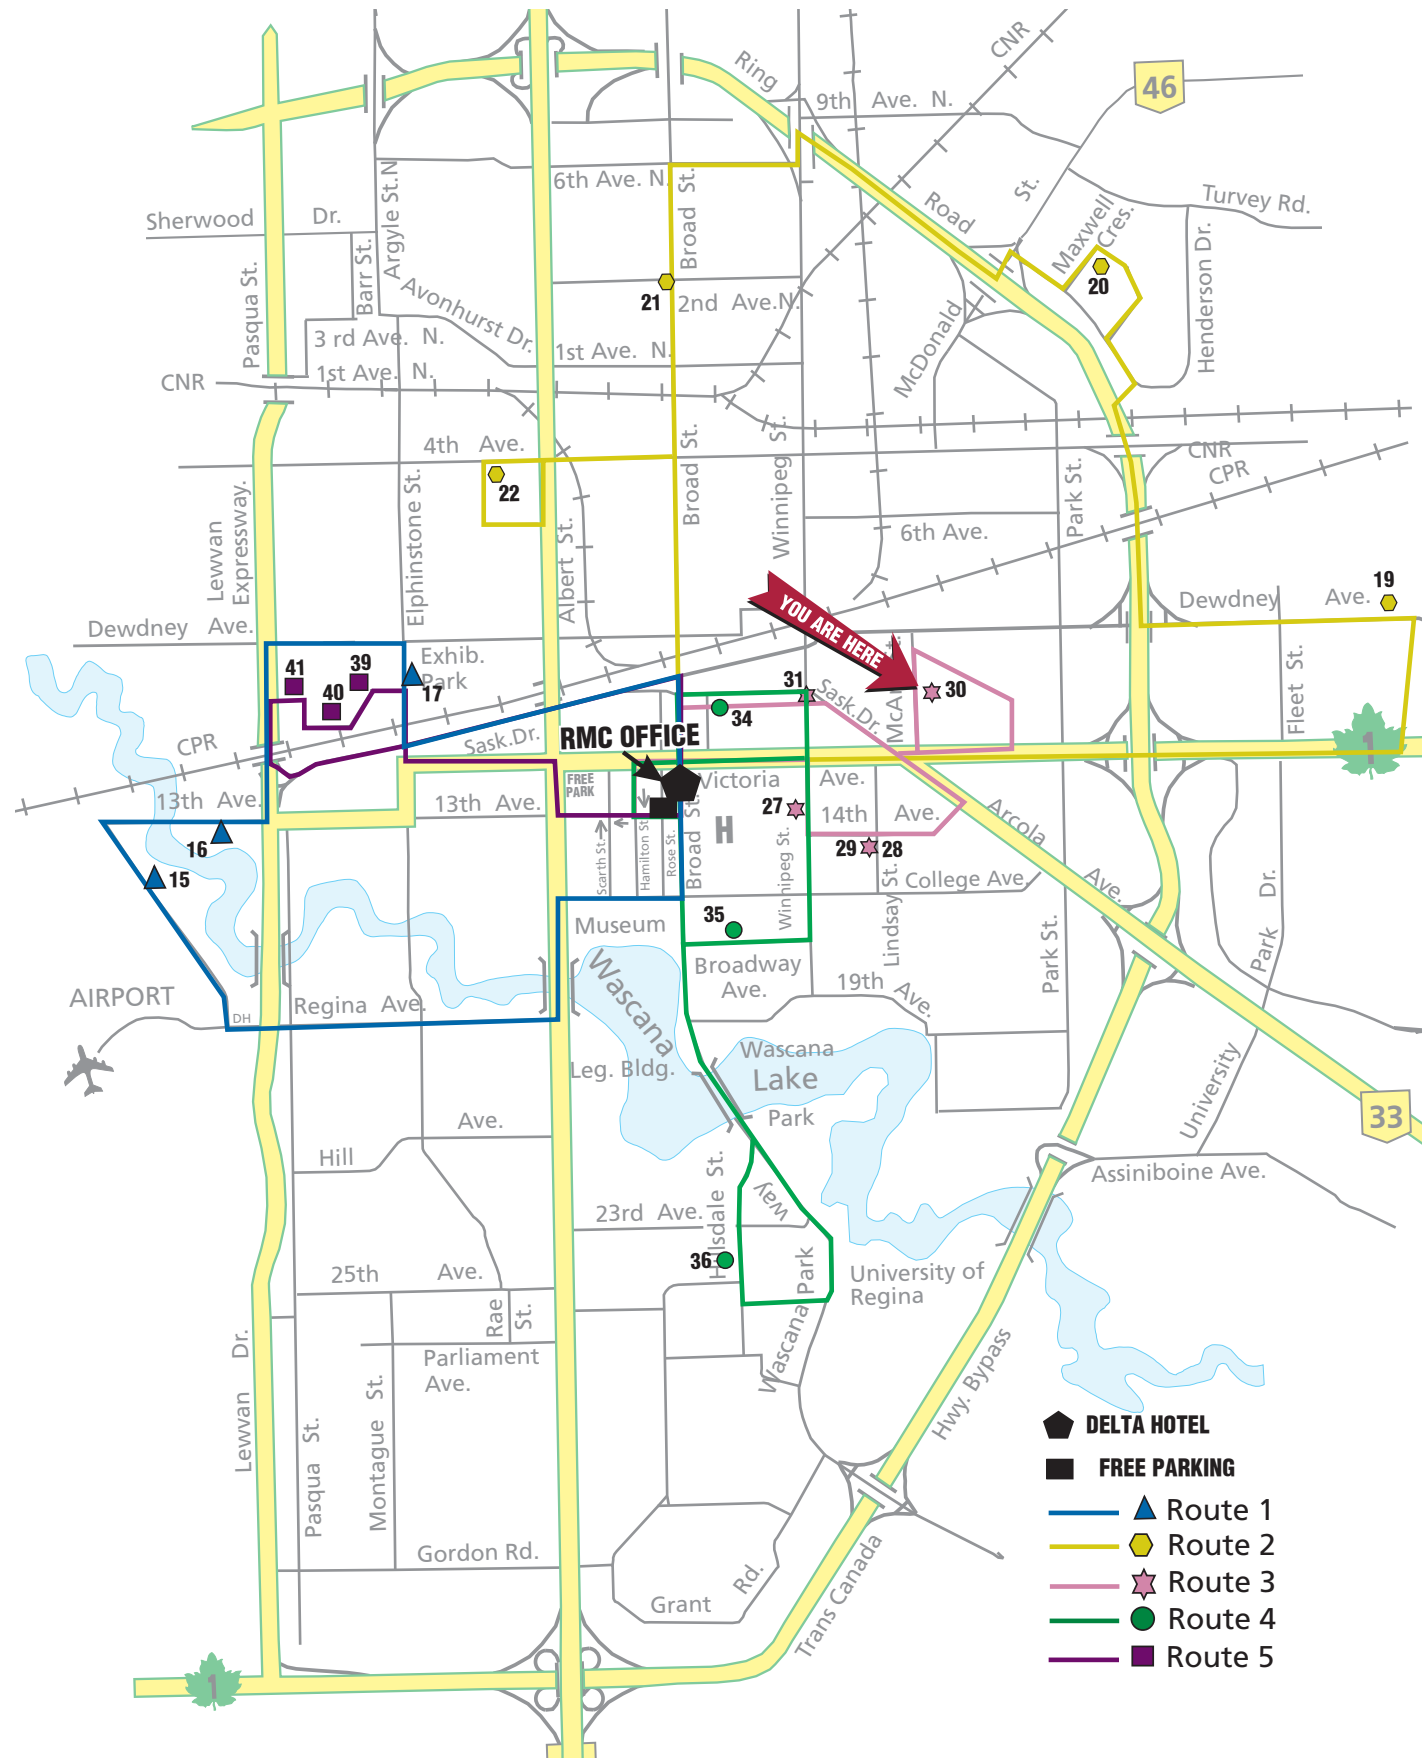

2018 MOSAIC PAVILION MAP

Presented By:

Take care out there.

City Transit
Official Provider of
Bus Transportation

Parking available behind
Regina Multicultural
Office
2054 Broad Street and
2055 Rose Street.
Parking signs will be
posted with parking
details