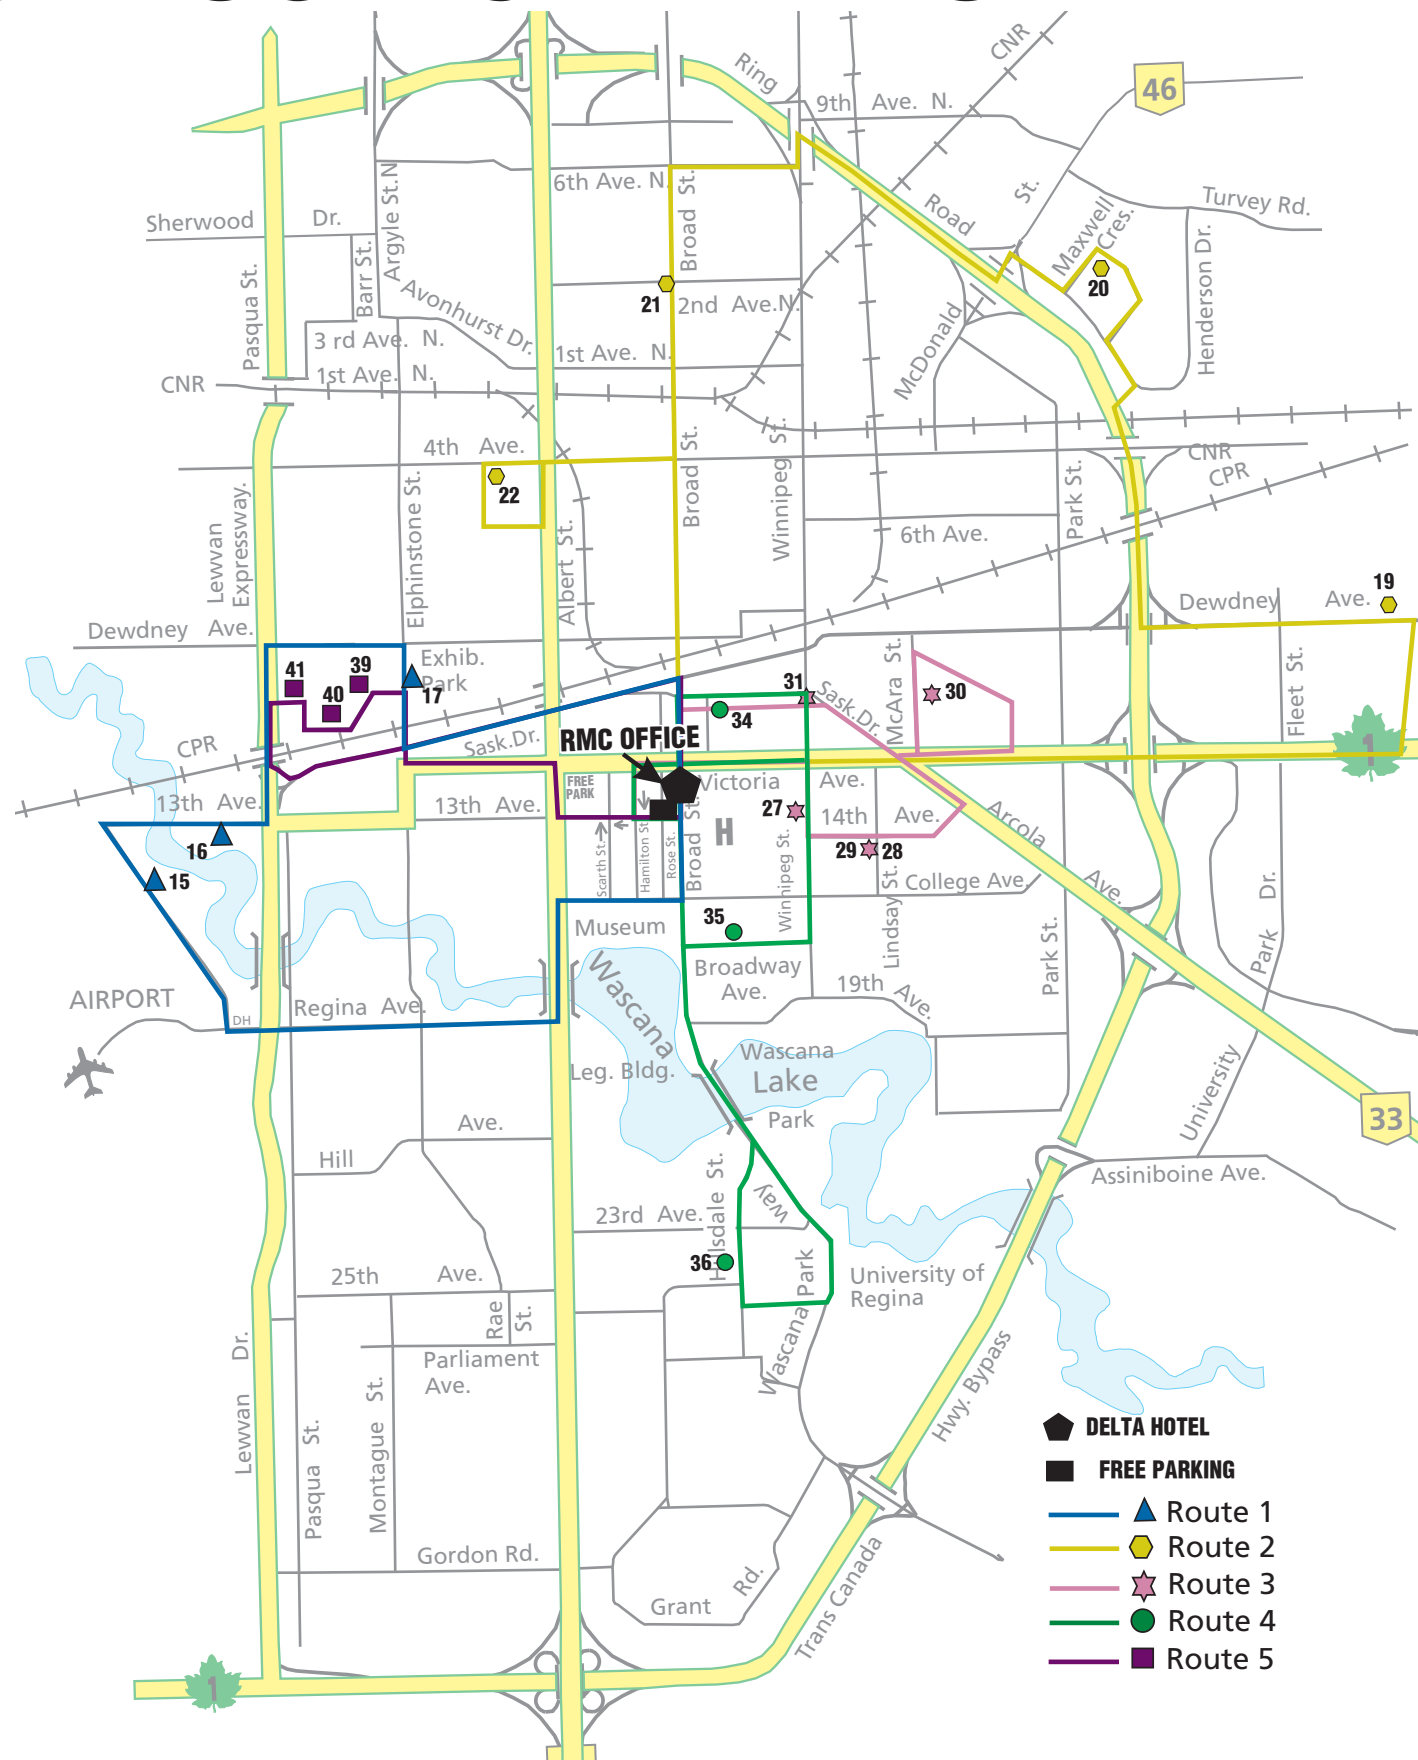

2018 MOSAIC PAVILION MAP

Presented By:

Take care out there.

City Transit
Official Provider of
Bus Transportation

Parking available behind
Regina Multicultural
Office
2054 Broad Street and
2055 Rose Street.
Parking signs will be
posted with parking
details