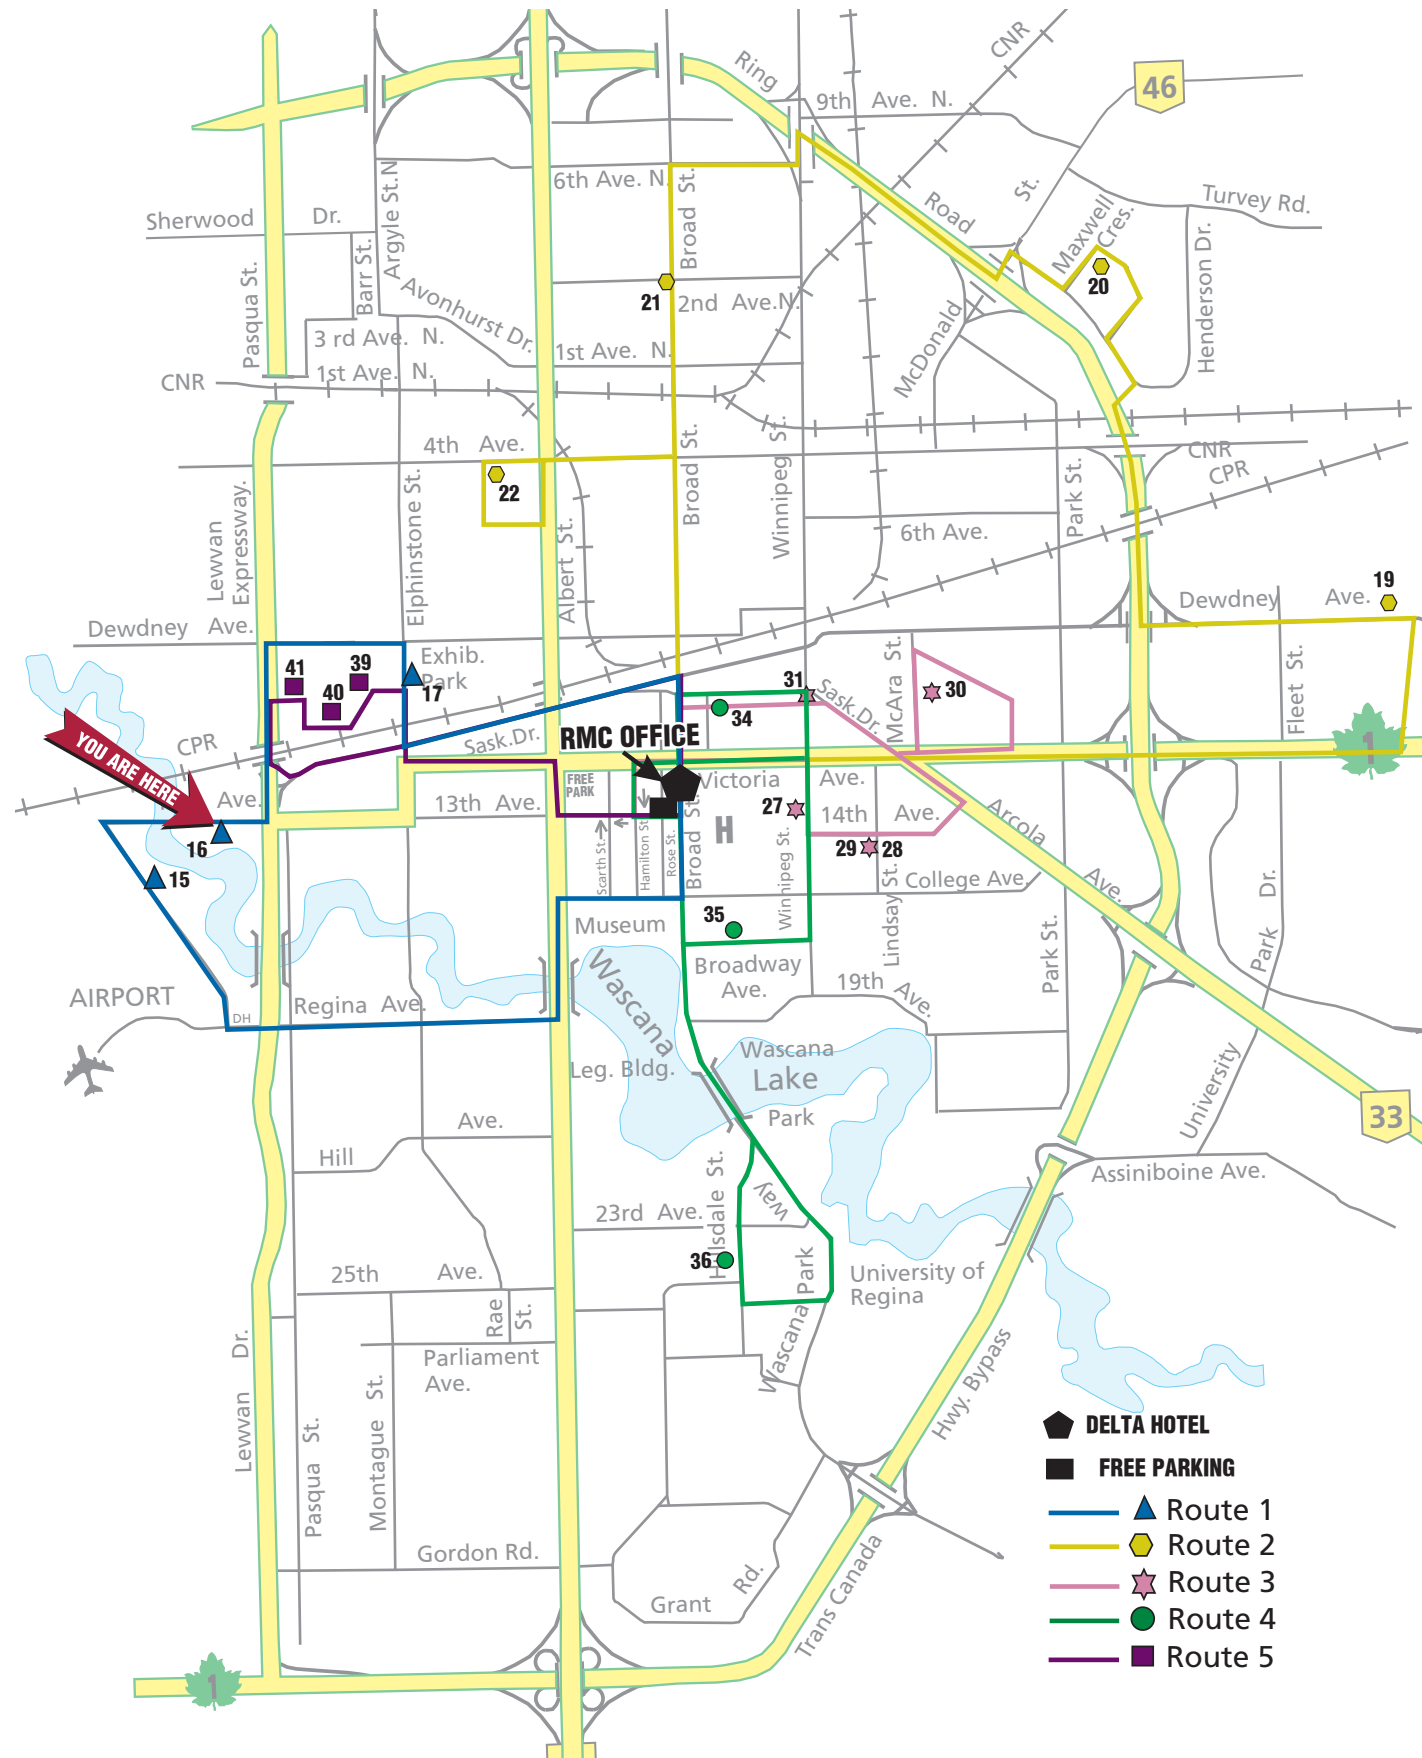

2018 MOSAIC PAVILION MAP

Presented By:

Take care out there.

City Transit
Official Provider of
Bus Transportation

Parking available behind
Regina Multicultural
Office
2054 Broad Street and
2055 Rose Street.
Parking signs will be
posted with parking
details

- ▲ DELTA HOTEL
- FREE PARKING
- ▲ Route 1
- Route 2
- ★ Route 3
- Route 4
- Route 5

The page numbers for each pavilion represent their map reference and passport page number.

India page 15	Callie Curling Club 2225 Sandra Schmirler Way
Italian page 16	Italian Club 2148 Connaught St.
Scottish page 17	Regina Armoury 600 Elphinstone St
Chinese page 19	Glencairn Neighbourhood Recreation Center 2626 Dewdney Ave. E.
Austrian page 20	Austrian Club 320 Maxwell Cres.
Spirit of China page 21	Highland Curling Club 348 Broad St.
Poltava page 22	Regina Performing Arts Center 1077 Angus St.
Miorita Romanian page 27	Regina Senior Citizens Center 2134 Winnipeg St.
Caribbean page 28	Core Ritchie Center 445 14th Ave.
Punjab page 29	Core Ritchie Center 445-14th Ave.
Balaton Hungarian page 30	Regina Hungarian Cultural and Social Club 1925 McAra St.
Serbian page 31	Serbian Parish Hall 928 11th Ave.
German page 34	German Club 1727 St. John St.
Korean page 35	Tartan Curling Club 1464 Broadway Ave.
African page 36	Carrefour des Plaines 3850 Hillsdale St.
Philippine page 39	Exhibition Grounds-Banner Hall EVRAZ Place
Kyiv page 40	Exhibition Grounds - Agribition Building EVRAZ Place
Greek page 41	Exhibition Grounds- Show Sale Arena EVRAZ Place