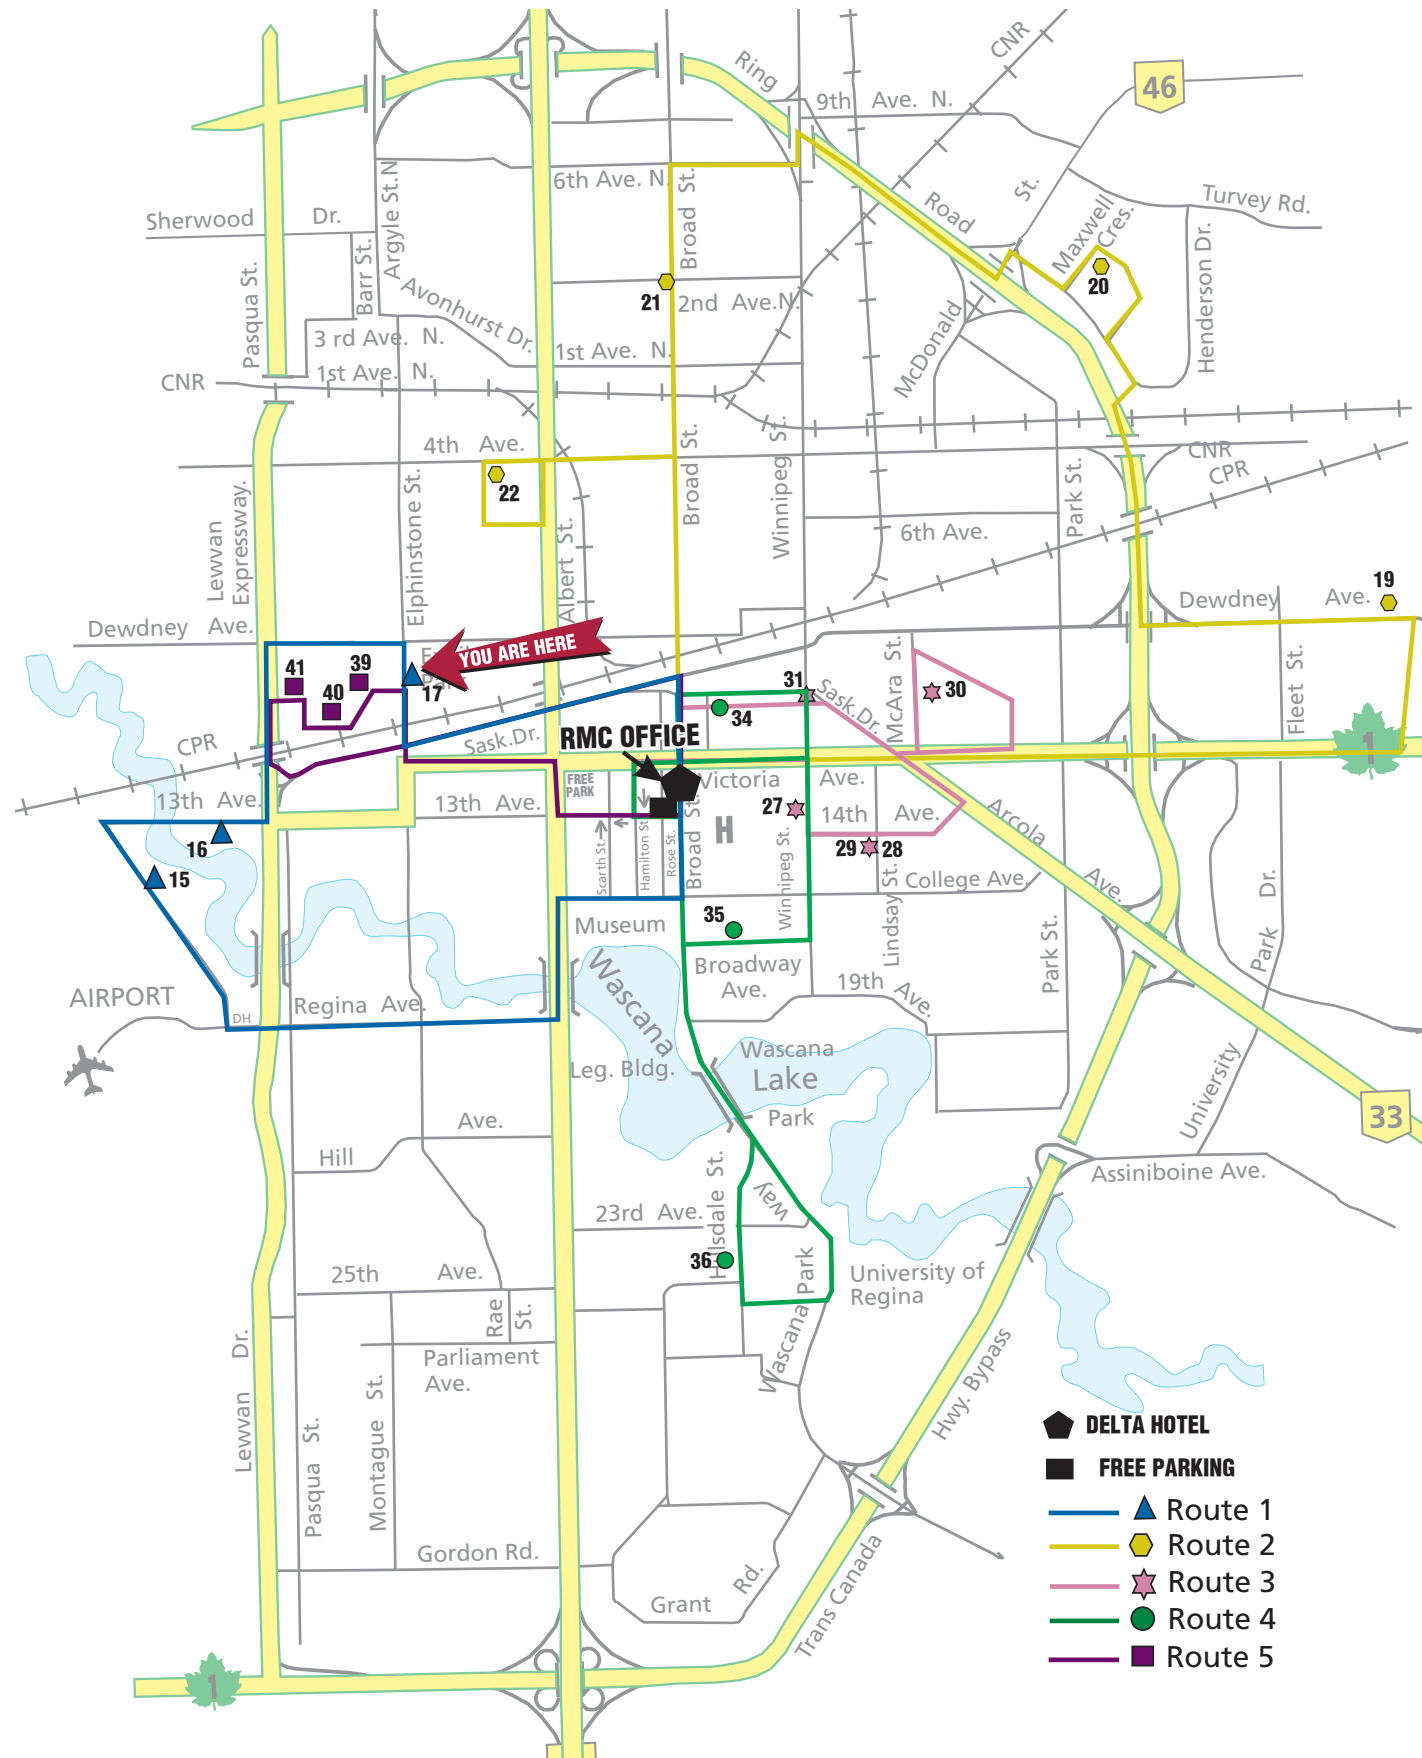

2018 MOSAIC PAVILION MAP

Presented By:

Take care out there.

City Transit
Official Provider of
Bus Transportation

Parking available behind
Regina Multicultural
Office
2054 Broad Street and
2055 Rose Street.
Parking signs will be
posted with parking
details

- ▲ DELTA HOTEL
- FREE PARKING
- ▲ Route 1
- Route 2
- ★ Route 3
- Route 4
- Route 5

The page numbers for each pavilion represent their map reference and passport page number.

India page 15	Callie Curling Club 2225 Sandra Schmirler Way
Italian page 16	Italian Club 2148 Connaught St.
Scottish page 17	Regina Armoury 600 Elphinstone St
Chinese page 19	Glencairn Neighbourhood Recreation Center 2626 Dewdney Ave. E.
Austrian page 20	Austrian Club 320 Maxwell Cres.
Spirit of China page 21	Highland Curling Club 348 Broad St.
Poltava page 22	Regina Performing Arts Center 1077 Angus St.
Miorita Romanian page 27	Regina Senior Citizens Center 2134 Winnipeg St.
Caribbean page 28	Core Ritchie Center 445 14th Ave.
Punjab page 29	Core Ritchie Center 445-14th Ave.
Balaton Hungarian page 30	Regina Hungarian Cultural and Social Club 1925 McAra St.
Serbian page 31	Serbian Parish Hall 928 11th Ave.
German page 34	German Club 1727 St. John St.
Korean page 35	Tartan Curling Club 1464 Broadway Ave.
African page 36	Carrefour des Plaines 3850 Hillsdale St.
Philippine page 39	Exhibition Grounds-Banner Hall EVRAZ Place
Kyiv page 40	Exhibition Grounds - Agribition Building EVRAZ Place
Greek page 41	Exhibition Grounds- Show Sale Arena EVRAZ Place