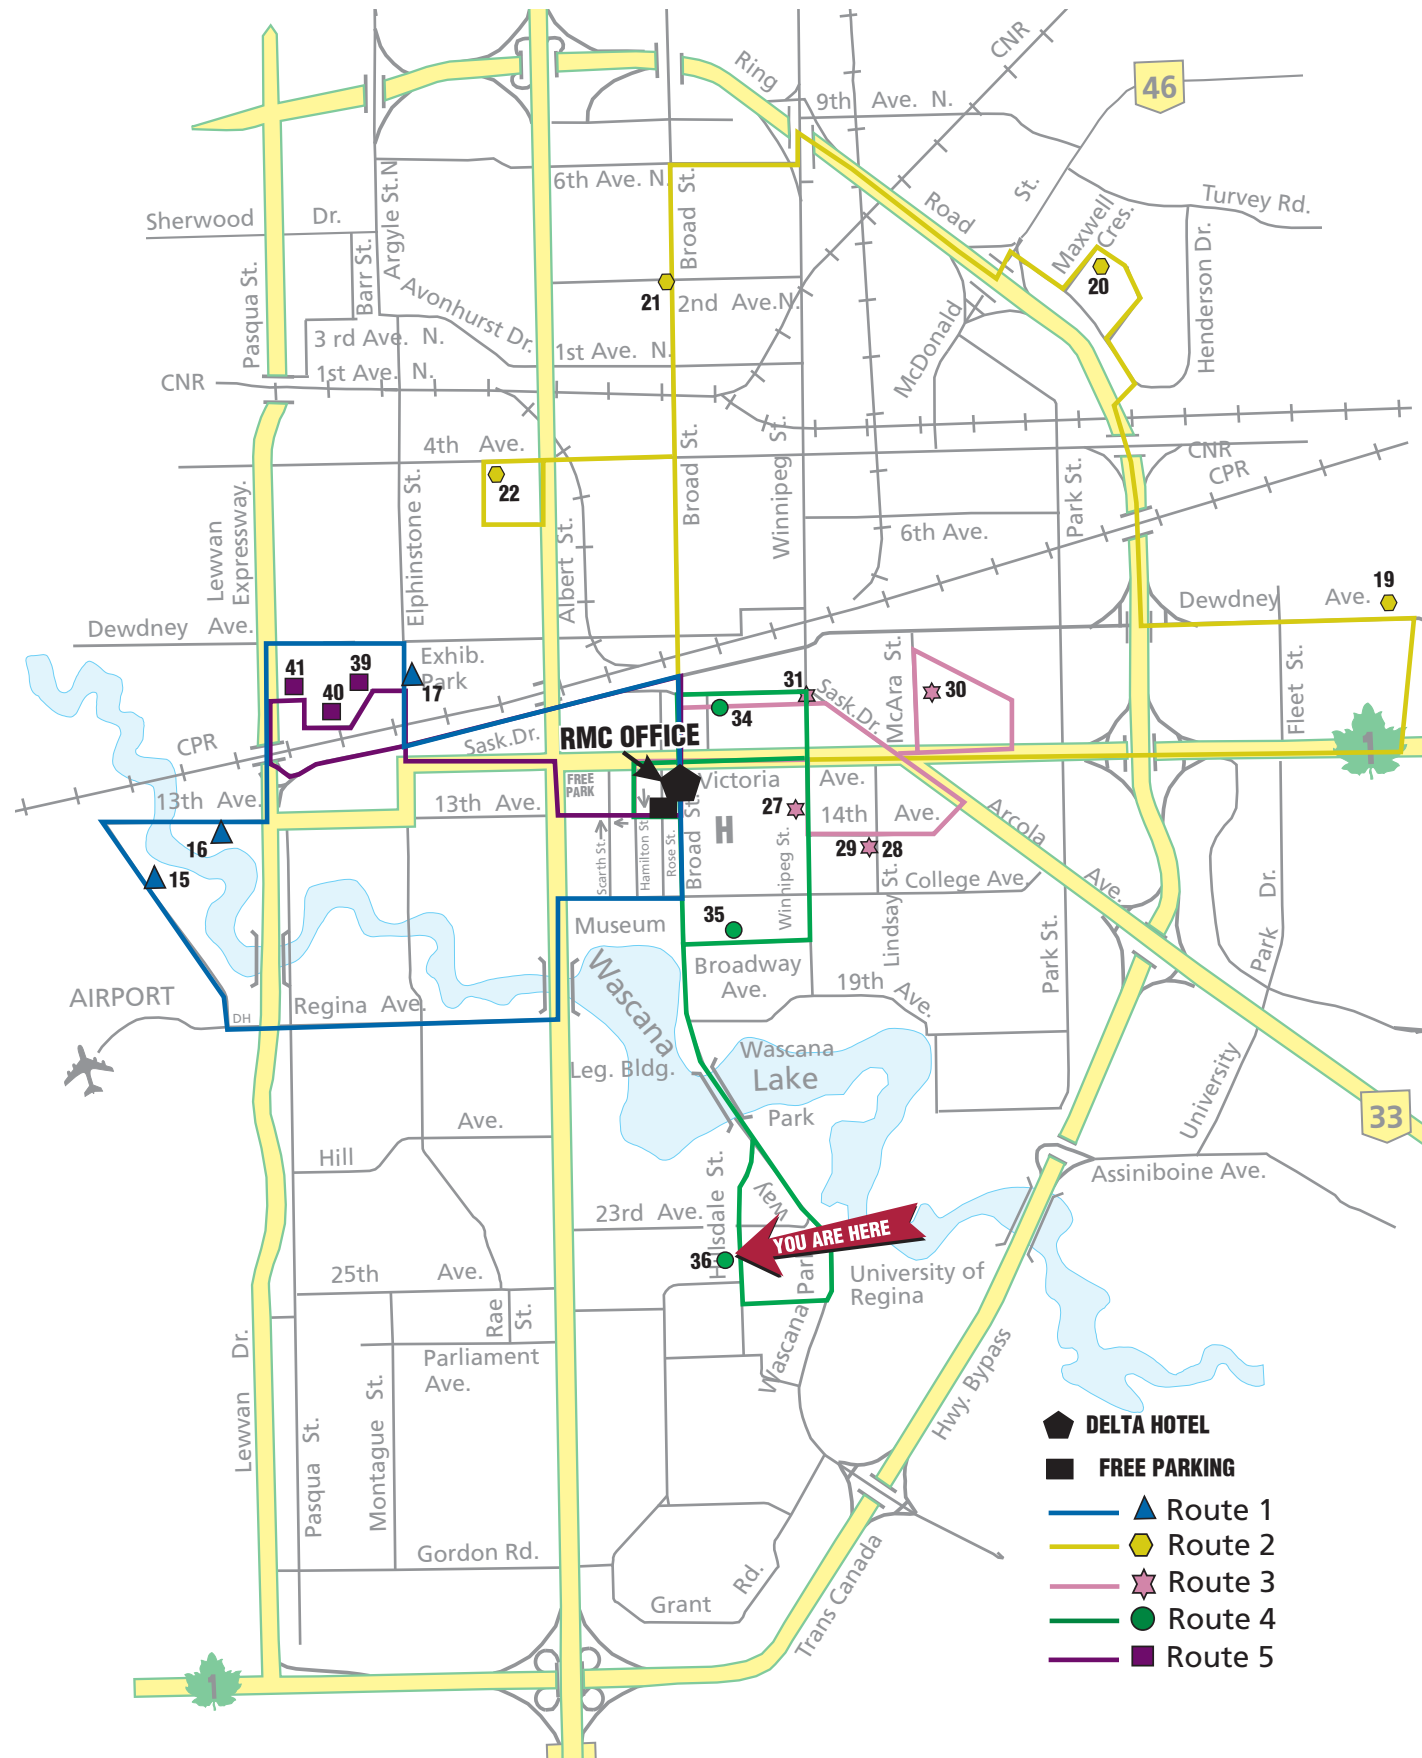

2018 MOSAIC PAVILION MAP

Presented By:

Take care out there.

City Transit
Official Provider of
Bus Transportation

Parking available behind
Regina Multicultural
Office
2054 Broad Street and
2055 Rose Street.
Parking signs will be
posted with parking
details